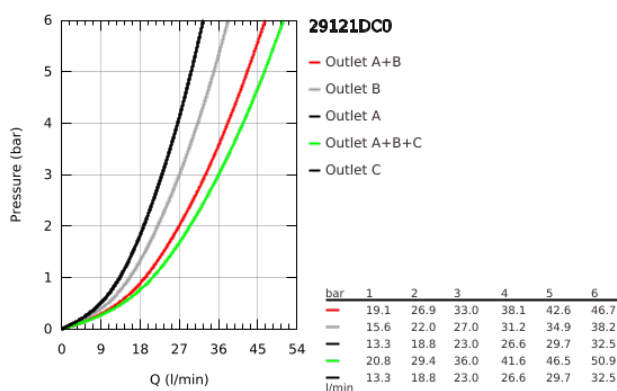

### PRODUKTA APRAKSTS

- Krāsa: supersteel
- trim set for GROHE Rapido SmartBox 35 600/35 604
- metal wall escutcheon with GROHE FastFixation (covered escutcheon and shaft sealing, covered fixing), retroactively 6° adjustable
- GROHE LongLife finish
- GROHE SmartControl - control the shower with intuitive push/turn button
- exchangeable symbols
- GROHE TurboStat - compact cartridge with wax thermoelement
- GROHE SafeStop - safety button at 38°C
- GROHE SafeStop Plus - optional temperature limiter at 43°C or 46°C included
- built-in non return valves and dirt strainers
- multiple outlets can be run simultaneously
- without roughing-in set 35 600/35 604 (please order separately)
- flow performance: outlet A = 23 l/min outlet B = 27 l/min outlet C = 23 l/min outlet A + B = 33 l/min outlet A + B + C = 36 l/min