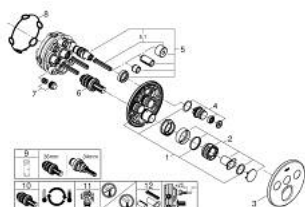

## 29 121 DC0 GROHTHERM SMARTCONTROL THERMOSTAT FOR CONCEALED INSTALLATION WITH 3 VALVES

### PRODUKTA APRAKSTS

- Krāsa: supersteel
- trim set for GROHE Rapido SmartBox 35 600/35 604
- metal wall escutcheon with GROHE FastFixation (covered escutcheon and shaft sealing, covered fixing), retroactively 6° adjustable
- GROHE LongLife finish
- GROHE SmartControl - control the shower with intuitive push/turn button
- exchangeable symbols
- GROHE TurboStat - compact cartridge with wax thermoelement
- GROHE SafeStop - safety button at 38°C
- GROHE SafeStop Plus - optional temperature limiter at 43°C or 46°C included
- built-in non return valves and dirt strainers
- multiple outlets can be run simultaneously
- without roughing-in set 35 600/35 604 (please order separately)
- flow performance: outlet A = 23 l/min outlet B = 27 l/min outlet C = 23 l/min outlet A + B = 33 l/min outlet A + B + C = 36 l/min

### REZERVES DAĻAS, janvāris 2020 – tagad

- 1: Mounting plate (Rezerves daļas Nr. 48362000)
- 2: Temperature control handle (Rezerves daļas Nr. 49029DC0)
- 3: Escutcheon (Rezerves daļas Nr. 49035DC0)
- 4: Push button (Rezerves daļas Nr. 48361DC0)
- 4.1: pushbutton (Rezerves daļas Nr. 14077000)
- 5: Cartridge (Rezerves daļas Nr. 48359000)
- 5.1: Spindle (Rezerves daļas Nr. 49088000)
- 6: Thermostatic compact cartridge 3/4" (Rezerves daļas Nr. 49028000)
- 7: Non-return valves (Rezerves daļas Nr. 47979000)
- 8: Seal (Rezerves daļas Nr. 48360000)
- 9: Socket spanner (Rezerves daļas Nr. 49059000)\*
- 10: GROHE TurboStat cartridge 3/4" (Rezerves daļas Nr. 49003000)\*
- 11: Service stops (Rezerves daļas Nr. 1405300M)\*
- 12: Universal extension set single-lever mixers, 25 mm (Rezerves daļas Nr. 14048000)\*