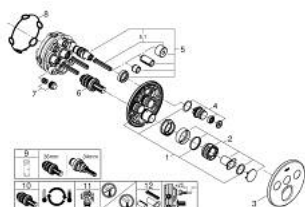

### PRODUKTA APRAKSTS

- Krāsa: chrome
- trim set for GROHE Rapido SmartBox 35 600/35 604
- metal wall escutcheon with GROHE FastFixation (covered escutcheon and shaft sealing, covered fixing), retroactively 6° adjustable
- GROHE LongLife finish
- GROHE SmartControl - control the shower with intuitive push/turn button
- exchangeable symbols
- GROHE TurboStat - compact cartridge with wax thermoelement
- GROHE ProGrip - with knurl structure
- GROHE SafeStop - safety button at 38°C
- GROHE SafeStop Plus - optional temperature limiter at 43°C or 46°C included
- built-in non return valves and dirt strainers
- multiple outlets can be run simultaneously
- without roughing-in set 35 600/35 604 (please order separately)
- flow performance: outlet A = 23 l/min outlet B = 27 l/min outlet C = 23 l/min outlet A + B = 33 l/min outlet A + B + C = 36 l/min

### REZERVES DAĻAS, janvāris 2020 – tagad

- 1: Mounting plate (Rezerves daļas Nr. 48362000)
- 2: Temperature control handle (Rezerves daļas Nr. 49029000)
- 2.1: Cover cap (Rezerves daļas Nr. 1015030000)
- 2.2: handle adaptor (Rezerves daļas Nr. 1015059990)
- 3: Escutcheon (Rezerves daļas Nr. 49035000)
- 4: Push button (Rezerves daļas Nr. 48361000)
- 4.1: pushbutton (Rezerves daļas Nr. 14077000)
- 5: Cartridge (Rezerves daļas Nr. 48359000)
- 5.1: Spindle (Rezerves daļas Nr. 49088000)
- 6: Thermostatic compact cartridge 3/4" (Rezerves daļas Nr. 49028000)
- 7: Non-return valves (Rezerves daļas Nr. 47979000)
- 8: Seal (Rezerves daļas Nr. 48360000)
- 9: Socket spanner (Rezerves daļas Nr. 49059000)\*
- 10: GROHE TurboStat cartridge 3/4" (Rezerves daļas Nr. 49003000)\*
- 11: Service stops (Rezerves daļas Nr. 1405300M)\*
- 12: Universal extension set single-lever mixers, 25 mm (Rezerves daļas Nr. 14048000)\*