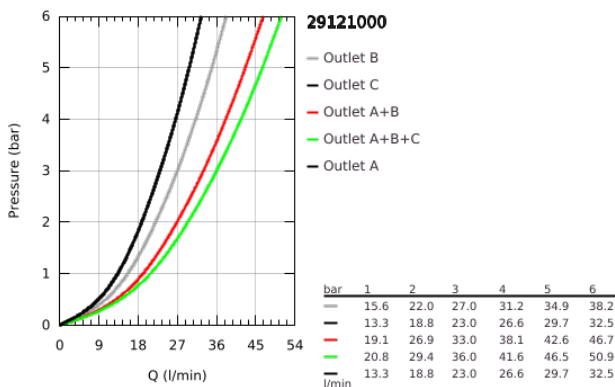

### PRODUKTA APRAKSTS

- Krāsa: chrome
- trim set for GROHE Rapido SmartBox 35 600/35 604
- metal wall escutcheon with GROHE FastFixation (covered escutcheon and shaft sealing, covered fixing), retroactively 6° adjustable
- GROHE LongLife finish
- GROHE SmartControl - control the shower with intuitive push/turn button
- exchangeable symbols
- GROHE TurboStat - compact cartridge with wax thermoelement
- GROHE ProGrip - with knurl structure
- GROHE SafeStop - safety button at 38°C
- GROHE SafeStop Plus - optional temperature limiter at 43°C or 46°C included
- built-in non return valves and dirt strainers
- multiple outlets can be run simultaneously
- without roughing-in set 35 600/35 604 (please order separately)
- flow performance: outlet A = 23 l/min outlet B = 27 l/min outlet C = 23 l/min outlet A + B = 33 l/min outlet A + B + C = 36 l/min