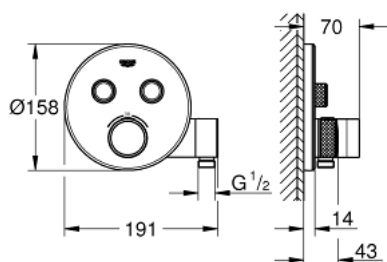

29 120 000 GROHTHERM SMARTCONTROL THERMOSTAT FOR CONCEALED INSTALLATION WITH 2 VALVES AND INTEGRATED SHOWER HOLDER

PRODUKTA APRAKSTS

- Krāsa: chrome
- trim set for GROHE Rapido SmartBox 35 600/35 604
- metal wall escutcheon with GROHE FastFixation (covered escutcheon and shaft sealing, covered fixing), retroactively 6° adjustable
- GROHE LongLife finish
- GROHE SmartControl - control the shower with intuitive push/turn button
- exchangeable symbols
- GROHE TurboStat - compact cartridge with wax thermoelement
- GROHE ProGrip - with knurl structure
- GROHE SafeStop - safety button at 38°C
- GROHE SafeStop Plus - optional temperature limiter at 43°C or 46°C included
- built-in non return valves and dirt strainers
- multiple outlets can be run simultaneously
- integrated shower union with shower outlet 1/2"
- without roughing-in set 35 600/35 604 (please order separately)
- flow performance: outlet B = 24 l/min hand shower = 12 l/min outlet B + hand shower = 27 l/min