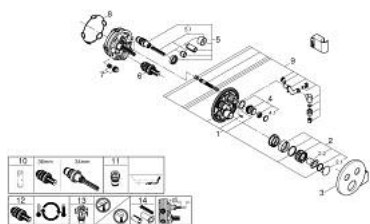

29 120 000 GROHTHERM SMARTCONTROL THERMOSTAT FOR CONCEALED INSTALLATION WITH 2 VALVES AND INTEGRATED SHOWER HOLDER

REZERVES DAĻAS, janvāris 2023 – tagad

- 1: Mounting template (Rezerves daļas Nr. 48364000)
- 2: Temperature control handle (Rezerves daļas Nr. 49029000)
- 2.1: Cover cap (Rezerves daļas Nr. 1015030000)
- 2.2: handle adaptor (Rezerves daļas Nr. 1015059990)
- 3: Escutcheon (Rezerves daļas Nr. 49034000)
- 4: Push button (Rezerves daļas Nr. 48361000)
- 4.1: pushbutton (Rezerves daļas Nr. 14077000)
- 5: Cartridge (Rezerves daļas Nr. 48359000)
- 5.1: Spindle (Rezerves daļas Nr. 49088000)
- 6: Thermostatic compact cartridge 3/4" (Rezerves daļas Nr. 49028000)
- 7: Non-return valves (Rezerves daļas Nr. 47979000)
- 8: Seal (Rezerves daļas Nr. 48360000)
- 9: Race (Rezerves daļas Nr. 1015049990)
- 10: Socket spanner (Rezerves daļas Nr. 49059000)*
- 11: Backflow protection combination (DIN-EN1717) (Rezerves daļas Nr. 14055000)*
- 12: GROHE TurboStat cartridge 3/4" (Rezerves daļas Nr. 49003000)*
- 13: Service stops (Rezerves daļas Nr. 1405300M)*
- 14: Universal extension set single-lever mixers, 25 mm (Rezerves daļas Nr. 14048000)*

* Izvēles aksesuāri