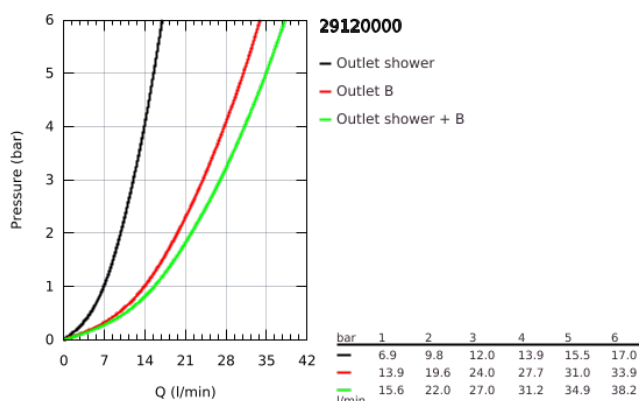

29 120 000 GROHTHERM SMARTCONTROL THERMOSTAT FOR CONCEALED INSTALLATION WITH 2 VALVES AND INTEGRATED SHOWER HOLDER

PRODUKTA APRAKSTS

- Krāsa: chrome
- trim set for GROHE Rapido SmartBox 35 600/35 604
- metal wall escutcheon with GROHE FastFixation (covered escutcheon and shaft sealing, covered fixing), retroactively 6° adjustable
- GROHE LongLife finish
- GROHE SmartControl - control the shower with intuitive push/turn button
- exchangeable symbols
- GROHE TurboStat - compact cartridge with wax thermoelement
- GROHE ProGrip - with knurl structure
- GROHE SafeStop - safety button at 38°C
- GROHE SafeStop Plus - optional temperature limiter at 43°C or 46°C included
- built-in non return valves and dirt strainers
- multiple outlets can be run simultaneously
- integrated shower union with shower outlet 1/2"
- without roughing-in set 35 600/35 604 (please order separately)
- flow performance: outlet B = 24 l/min hand shower = 12 l/min outlet B + hand shower = 27 l/min