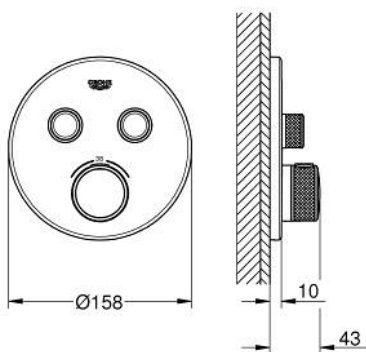

29 119 GL0 GROHTHERM SMARTCONTROL THERMOSTAT FOR CONCEALED INSTALLATION WITH 2 VALVES

PRODUKTA APRAKSTS

- Krāsa: cool sunrise
- trim set for GROHE Rapido SmartBox 35 600/35 604
- metal wall escutcheon with GROHE FastFixation (covered escutcheon and shaft sealing, covered fixing), retroactively 6° adjustable
- GROHE LongLife finish
- GROHE SmartControl - control the shower with intuitive push/turn button
- exchangeable symbols
- GROHE TurboStat - compact cartridge with wax thermoelement
- GROHE SafeStop - safety button at 38°C
- GROHE SafeStop Plus - optional temperature limiter at 43°C or 46°C included
- built-in non return valves and dirt strainers
- multiple outlets can be run simultaneously
- without roughing-in set 35 600/35 604 (please order separately)
- flow performance: outlet B = 24 l/min outlet C = 26 l/min outlet B+C = 29 l/min