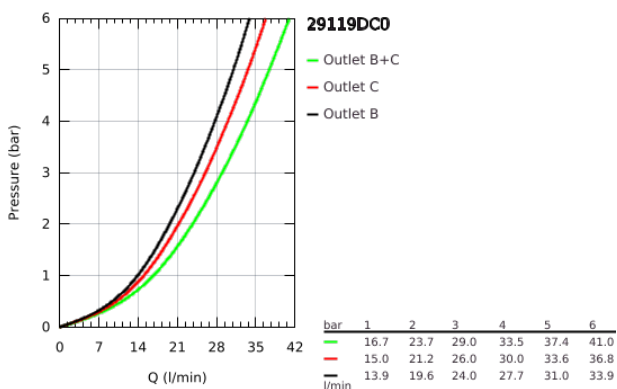

29 119 DC0 GROHTHERM SMARTCONTROL THERMOSTAT FOR CONCEALED INSTALLATION WITH 2 VALVES

PRODUKTA APRAKSTS

- Krāsa: supersteel
- trim set for GROHE Rapido SmartBox 35 600/35 604
- metal wall escutcheon with GROHE FastFixation (covered escutcheon and shaft sealing, covered fixing), retroactively 6° adjustable
- GROHE LongLife finish
- GROHE SmartControl - control the shower with intuitive push/turn button
- exchangeable symbols
- GROHE TurboStat - compact cartridge with wax thermoelement
- GROHE SafeStop - safety button at 38°C
- GROHE SafeStop Plus - optional temperature limiter at 43°C or 46°C included
- built-in non return valves and dirt strainers
- multiple outlets can be run simultaneously
- without roughing-in set 35 600/35 604 (please order separately)
- flow performance: outlet B = 24 l/min outlet C = 26 l/min outlet B+C = 29 l/min

29 119 DC0 GROHTHERM SMARTCONTROL THERMOSTAT FOR CONCEALED INSTALLATION WITH 2 VALVES

REZERVES DAĻAS, janvāris 2020 – tagad

- 1: Mounting plate (Rezerves daļas Nr. 48363000)
- 2: Temperature control handle (Rezerves daļas Nr. 49029DC0)
- 3: Escutcheon (Rezerves daļas Nr. 49032DC0)
- 4: Push button (Rezerves daļas Nr. 48361DC0)
- 4.1: pushbutton (Rezerves daļas Nr. 14077000)
- 5: Cartridge (Rezerves daļas Nr. 48359000)
- 5.1: Spindle (Rezerves daļas Nr. 49088000)
- 6: Thermostatic compact cartridge 3/4" (Rezerves daļas Nr. 49028000)
- 7: Non-return valves (Rezerves daļas Nr. 47979000)
- 8: Seal (Rezerves daļas Nr. 48360000)
- 9: Socket spanner (Rezerves daļas Nr. 49059000)*
- 10: Backflow protection combination (DIN-EN1717) (Rezerves daļas Nr. 14055000)*
- 11: GROHE TurboStat cartridge 3/4" (Rezerves daļas Nr. 49003000)*
- 12: Service stops (Rezerves daļas Nr. 1405300M)*
- 13: Universal extension set single-lever mixers, 25 mm (Rezerves daļas Nr. 14048000)*