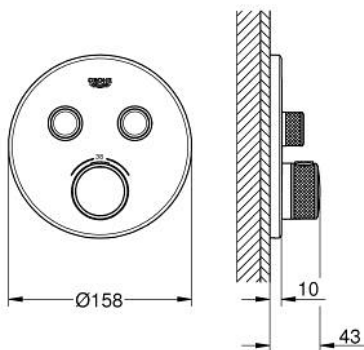

29 119 DC0 GROHTHERM SMARTCONTROL THERMOSTAT FOR CONCEALED INSTALLATION WITH 2 VALVES

PRODUKTA APRAKSTS

- Krāsa: supersteel
- trim set for GROHE Rapido SmartBox 35 600/35 604
- metal wall escutcheon with GROHE FastFixation (covered escutcheon and shaft sealing, covered fixing), retroactively 6° adjustable
- GROHE LongLife finish
- GROHE SmartControl - control the shower with intuitive push/turn button
- exchangeable symbols
- GROHE TurboStat - compact cartridge with wax thermoelement
- GROHE SafeStop - safety button at 38°C
- GROHE SafeStop Plus - optional temperature limiter at 43°C or 46°C included
- built-in non return valves and dirt strainers
- multiple outlets can be run simultaneously
- without roughing-in set 35 600/35 604 (please order separately)
- flow performance: outlet B = 24 l/min outlet C = 26 l/min outlet B+C = 29 l/min

29 119 DC0 GROHTHERM SMARTCONTROL THERMOSTAT FOR CONCEALED INSTALLATION WITH 2 VALVES

REZERVES DAĻAS, janvāris 2020 – tagad

- 1: Mounting plate (Rezerves daļas Nr. 48363000)
- 2: Temperature control handle (Rezerves daļas Nr. 49029DC0)
- 3: Escutcheon (Rezerves daļas Nr. 49032DC0)
- 4: Push button (Rezerves daļas Nr. 48361DC0)
- 4.1: pushbutton (Rezerves daļas Nr. 14077000)
- 5: Cartridge (Rezerves daļas Nr. 48359000)
- 5.1: Spindle (Rezerves daļas Nr. 49088000)
- 6: Thermostatic compact cartridge 3/4" (Rezerves daļas Nr. 49028000)
- 7: Non-return valves (Rezerves daļas Nr. 47979000)
- 8: Seal (Rezerves daļas Nr. 48360000)
- 9: Socket spanner (Rezerves daļas Nr. 49059000)*
- 10: Backflow protection combination (DIN-EN1717) (Rezerves daļas Nr. 14055000)*
- 11: GROHE TurboStat cartridge 3/4" (Rezerves daļas Nr. 49003000)*
- 12: Service stops (Rezerves daļas Nr. 1405300M)*
- 13: Universal extension set single-lever mixers, 25 mm (Rezerves daļas Nr. 14048000)*