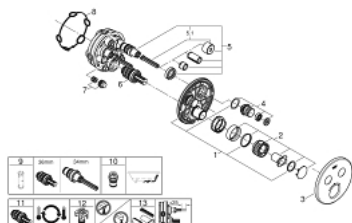

29 119 DC0 GROHTHERM SMARTCONTROL THERMOSTAT FOR CONCEALED INSTALLATION WITH 2 VALVES

PRODUKTA APRAKSTS

- Krāsa: supersteel
- trim set for GROHE Rapido SmartBox 35 600/35 604
- metal wall escutcheon with GROHE FastFixation (covered escutcheon and shaft sealing, covered fixing), retroactively 6° adjustable
- GROHE LongLife finish
- GROHE SmartControl - control the shower with intuitive push/turn button
- exchangeable symbols
- GROHE TurboStat - compact cartridge with wax thermoelement
- GROHE SafeStop - safety button at 38°C
- GROHE SafeStop Plus - optional temperature limiter at 43°C or 46°C included
- built-in non return valves and dirt strainers
- multiple outlets can be run simultaneously
- without roughing-in set 35 600/35 604 (please order separately)
- flow performance: outlet B = 24 l/min outlet C = 26 l/min outlet B+C = 29 l/min

29 119 DC0 GROHTHERM SMARTCONTROL THERMOSTAT FOR CONCEALED INSTALLATION WITH 2 VALVES

REZERVES DAĻAS, janvāris 2020 – tagad

- 1: Mounting plate (Rezerves daļas Nr. 48363000)
- 2: Temperature control handle (Rezerves daļas Nr. 49029DC0)
- 3: Escutcheon (Rezerves daļas Nr. 49032DC0)
- 4: Push button (Rezerves daļas Nr. 48361DC0)
- 4.1: pushbutton (Rezerves daļas Nr. 14077000)
- 5: Cartridge (Rezerves daļas Nr. 48359000)
- 5.1: Spindle (Rezerves daļas Nr. 49088000)
- 6: Thermostatic compact cartridge 3/4" (Rezerves daļas Nr. 49028000)
- 7: Non-return valves (Rezerves daļas Nr. 47979000)
- 8: Seal (Rezerves daļas Nr. 48360000)
- 9: Socket spanner (Rezerves daļas Nr. 49059000)*
- 10: Backflow protection combination (DIN-EN1717) (Rezerves daļas Nr. 14055000)*
- 11: GROHE TurboStat cartridge 3/4" (Rezerves daļas Nr. 49003000)*
- 12: Service stops (Rezerves daļas Nr. 1405300M)*
- 13: Universal extension set single-lever mixers, 25 mm (Rezerves daļas Nr. 14048000)*