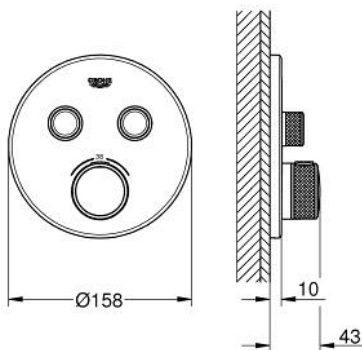

29 119 DA0 GROHTHERM SMARTCONTROL THERMOSTAT FOR CONCEALED INSTALLATION WITH 2 VALVES

PRODUKTA APRAKSTS

- Krāsa: warm sunset
- trim set for GROHE Rapido SmartBox 35 600/35 604
- metal wall escutcheon with GROHE FastFixation (covered escutcheon and shaft sealing, covered fixing), retroactively 6° adjustable
- GROHE LongLife finish
- GROHE SmartControl - control the shower with intuitive push/turn button
- exchangeable symbols
- GROHE TurboStat - compact cartridge with wax thermoelement
- GROHE SafeStop - safety button at 38°C
- GROHE SafeStop Plus - optional temperature limiter at 43°C or 46°C included
- built-in non return valves and dirt strainers
- multiple outlets can be run simultaneously
- without roughing-in set 35 600/35 604 (please order separately)
- flow performance: outlet B = 24 l/min outlet C = 26 l/min outlet B+C = 29 l/min