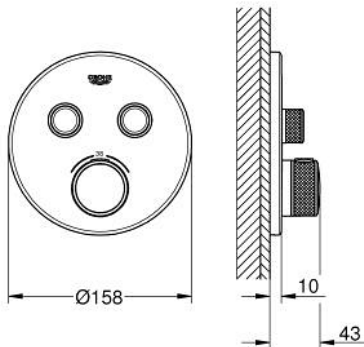

29 119 AL0 GROHTHERM SMARTCONTROL THERMOSTAT FOR CONCEALED INSTALLATION WITH 2 VALVES

PRODUKTA APRAKSTS

- Krāsa: brushed hard graphite
- trim set for GROHE Rapido SmartBox 35 600/35 604
- metal wall escutcheon with GROHE FastFixation (covered escutcheon and shaft sealing, covered fixing), retroactively 6° adjustable
- GROHE LongLife finish
- GROHE SmartControl - control the shower with intuitive push/turn button
- exchangeable symbols
- GROHE TurboStat - compact cartridge with wax thermoelement
- GROHE SafeStop - safety button at 38°C
- GROHE SafeStop Plus - optional temperature limiter at 43°C or 46°C included
- built-in non return valves and dirt strainers
- multiple outlets can be run simultaneously
- without roughing-in set 35 600/35 604 (please order separately)
- flow performance: outlet B = 24 l/min outlet C = 26 l/min outlet B+C = 29 l/min

29 119 AL0 GROHTHERM SMARTCONTROL THERMOSTAT FOR CONCEALED INSTALLATION WITH 2 VALVES

REZERVES DAĻAS, janvāris 2020 – tagad

- 1: Mounting plate (Rezerves daļas Nr. 48363000)
- 2: Temperature control handle (Rezerves daļas Nr. 49029AL0)
- 3: Escutcheon (Rezerves daļas Nr. 49032AL0)
- 4: Push button (Rezerves daļas Nr. 48361AL0)
- 4.1: pushbutton (Rezerves daļas Nr. 14077000)
- 5: Cartridge (Rezerves daļas Nr. 48359000)
- 5.1: Spindle (Rezerves daļas Nr. 49088000)
- 6: Thermostatic compact cartridge 3/4" (Rezerves daļas Nr. 49028000)
- 7: Non-return valves (Rezerves daļas Nr. 47979000)
- 8: Seal (Rezerves daļas Nr. 48360000)
- 9: Socket spanner (Rezerves daļas Nr. 49059000)*
- 10: Backflow protection combination (DIN-EN1717) (Rezerves daļas Nr. 14055000)*
- 11: GROHE TurboStat cartridge 3/4" (Rezerves daļas Nr. 49003000)*
- 12: Service stops (Rezerves daļas Nr. 1405300M)*
- 13: Universal extension set single-lever mixers, 25 mm (Rezerves daļas Nr. 14048000)*