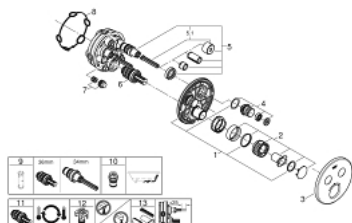

29 119 AL0 GROHTHERM SMARTCONTROL THERMOSTAT FOR CONCEALED INSTALLATION WITH 2 VALVES

PRODUKTA APRAKSTS

- Krāsa: brushed hard graphite
- trim set for GROHE Rapido SmartBox 35 600/35 604
- metal wall escutcheon with GROHE FastFixation (covered escutcheon and shaft sealing, covered fixing), retroactively 6° adjustable
- GROHE LongLife finish
- GROHE SmartControl - control the shower with intuitive push/turn button
- exchangeable symbols
- GROHE TurboStat - compact cartridge with wax thermoelement
- GROHE SafeStop - safety button at 38°C
- GROHE SafeStop Plus - optional temperature limiter at 43°C or 46°C included
- built-in non return valves and dirt strainers
- multiple outlets can be run simultaneously
- without roughing-in set 35 600/35 604 (please order separately)
- flow performance: outlet B = 24 l/min outlet C = 26 l/min outlet B+C = 29 l/min

29 119 AL0 GROHTHERM SMARTCONTROL THERMOSTAT FOR CONCEALED INSTALLATION WITH 2 VALVES

REZERVES DAĻAS, janvāris 2020 – tagad

- 1: Mounting plate (Rezerves daļas Nr. 48363000)
- 2: Temperature control handle (Rezerves daļas Nr. 49029AL0)
- 3: Escutcheon (Rezerves daļas Nr. 49032AL0)
- 4: Push button (Rezerves daļas Nr. 48361AL0)
- 4.1: pushbutton (Rezerves daļas Nr. 14077000)
- 5: Cartridge (Rezerves daļas Nr. 48359000)
- 5.1: Spindle (Rezerves daļas Nr. 49088000)
- 6: Thermostatic compact cartridge 3/4" (Rezerves daļas Nr. 49028000)
- 7: Non-return valves (Rezerves daļas Nr. 47979000)
- 8: Seal (Rezerves daļas Nr. 48360000)
- 9: Socket spanner (Rezerves daļas Nr. 49059000)*
- 10: Backflow protection combination (DIN-EN1717) (Rezerves daļas Nr. 14055000)*
- 11: GROHE TurboStat cartridge 3/4" (Rezerves daļas Nr. 49003000)*
- 12: Service stops (Rezerves daļas Nr. 1405300M)*
- 13: Universal extension set single-lever mixers, 25 mm (Rezerves daļas Nr. 14048000)*