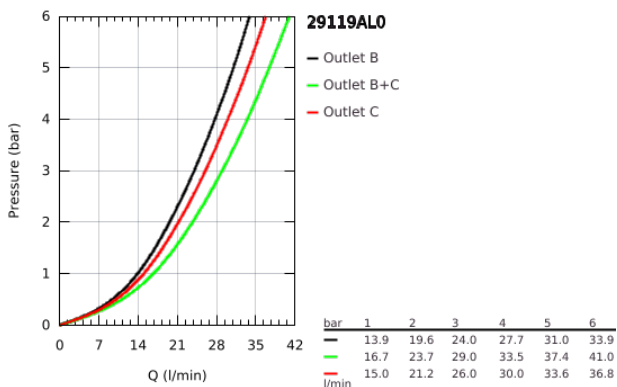

29 119 AL0 GROHTHERM SMARTCONTROL THERMOSTAT FOR CONCEALED INSTALLATION WITH 2 VALVES

PRODUKTA APRAKSTS

- Krāsa: brushed hard graphite
- trim set for GROHE Rapido SmartBox 35 600/35 604
- metal wall escutcheon with GROHE FastFixation (covered escutcheon and shaft sealing, covered fixing), retroactively 6° adjustable
- GROHE LongLife finish
- GROHE SmartControl - control the shower with intuitive push/turn button
- exchangeable symbols
- GROHE TurboStat - compact cartridge with wax thermoelement
- GROHE SafeStop - safety button at 38°C
- GROHE SafeStop Plus - optional temperature limiter at 43°C or 46°C included
- built-in non return valves and dirt strainers
- multiple outlets can be run simultaneously
- without roughing-in set 35 600/35 604 (please order separately)
- flow performance: outlet B = 24 l/min outlet C = 26 l/min outlet B+C = 29 l/min

29 119 AL0 GROHTHERM SMARTCONTROL THERMOSTAT FOR CONCEALED INSTALLATION WITH 2 VALVES

REZERVES DAĻAS, janvāris 2020 – tagad

- 1: Mounting plate (Rezerves daļas Nr. 48363000)
- 2: Temperature control handle (Rezerves daļas Nr. 49029AL0)
- 3: Escutcheon (Rezerves daļas Nr. 49032AL0)
- 4: Push button (Rezerves daļas Nr. 48361AL0)
- 4.1: pushbutton (Rezerves daļas Nr. 14077000)
- 5: Cartridge (Rezerves daļas Nr. 48359000)
- 5.1: Spindle (Rezerves daļas Nr. 49088000)
- 6: Thermostatic compact cartridge 3/4" (Rezerves daļas Nr. 49028000)
- 7: Non-return valves (Rezerves daļas Nr. 47979000)
- 8: Seal (Rezerves daļas Nr. 48360000)
- 9: Socket spanner (Rezerves daļas Nr. 49059000)*
- 10: Backflow protection combination (DIN-EN1717) (Rezerves daļas Nr. 14055000)*
- 11: GROHE TurboStat cartridge 3/4" (Rezerves daļas Nr. 49003000)*
- 12: Service stops (Rezerves daļas Nr. 1405300M)*
- 13: Universal extension set single-lever mixers, 25 mm (Rezerves daļas Nr. 14048000)*