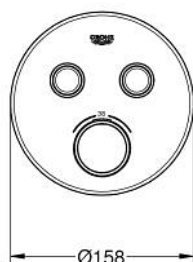

29 119 A00 GROHTHERM SMARTCONTROL THERMOSTAT FOR CONCEALED INSTALLATION WITH 2 VALVES

PRODUKTA APRAKSTS

- Krāsa: hard graphite
- trim set for GROHE Rapido SmartBox 35 600/35 604
- metal wall escutcheon with GROHE FastFixation (covered escutcheon and shaft sealing, covered fixing), retroactively 6° adjustable
- GROHE LongLife finish
- GROHE SmartControl - control the shower with intuitive push/turn button
- exchangeable symbols
- GROHE TurboStat - compact cartridge with wax thermoelement
- GROHE SafeStop - safety button at 38°C
- GROHE SafeStop Plus - optional temperature limiter at 43°C or 46°C included
- built-in non return valves and dirt strainers
- multiple outlets can be run simultaneously
- without roughing-in set 35 600/35 604 (please order separately)
- flow performance: outlet B = 24 l/min outlet C = 26 l/min outlet B+C = 29 l/min