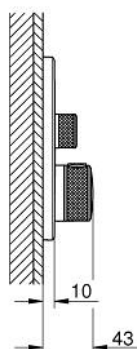

29 119 A00 GROHTHERM SMARTCONTROL THERMOSTAT FOR CONCEALED INSTALLATION WITH 2 VALVES

PRODUKTA APRAKSTS

- Krāsa: hard graphite
- trim set for GROHE Rapido SmartBox 35 600/35 604
- metal wall escutcheon with GROHE FastFixation (covered escutcheon and shaft sealing, covered fixing), retroactively 6° adjustable
- GROHE LongLife finish
- GROHE SmartControl - control the shower with intuitive push/turn button
- exchangeable symbols
- GROHE TurboStat - compact cartridge with wax thermoelement
- GROHE SafeStop - safety button at 38°C
- GROHE SafeStop Plus - optional temperature limiter at 43°C or 46°C included
- built-in non return valves and dirt strainers
- multiple outlets can be run simultaneously
- without roughing-in set 35 600/35 604 (please order separately)
- flow performance: outlet B = 24 l/min outlet C = 26 l/min outlet B+C = 29 l/min