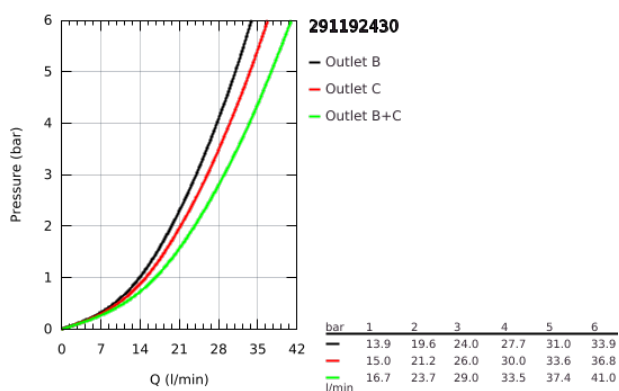

29 119 243 0 GROHTHERM SMARTCONTROL THERMOSTAT FOR CONCEALED INSTALLATION WITH 2 VALVES

PRODUKTA APRAKSTS

- Krāsa: matte black
- trim set for GROHE Rapido SmartBox 35 600/35 604
- metal wall escutcheon with GROHE FastFixation (covered escutcheon and shaft sealing, covered fixing), retroactively 6° adjustable
- GROHE SmartControl - control the shower with intuitive push/turn button
- exchangeable symbols
- GROHE TurboStat - compact cartridge with wax thermoelement
- GROHE ProGrip - with knurl structure
- GROHE SafeStop - safety button at 38°C
- GROHE SafeStop Plus - optional temperature limiter at 43°C or 46°C included
- built-in non return valves and dirt strainers
- multiple outlets can be run simultaneously
- without roughing-in set 35 600/35 604 (please order separately)
- flow performance: outlet B = 24 l/min outlet C = 26 l/min outlet B+C = 29 l/min

29 119 243 0 GROHTHERM SMARTCONTROL THERMOSTAT FOR CONCEALED INSTALLATION WITH 2 VALVES

REZERVES DAĻAS, maijs 2024 – tagad

- 1: Mounting plate (Rezerves daļas Nr. 48363000)
- 2: Temperature control handle (Rezerves daļas Nr. 490292430)
- 2.1: Cover cap (Rezerves daļas Nr. 1015032430)
- 2.2: handle adaptor (Rezerves daļas Nr. 1015059990)
- 3: Escutcheon (Rezerves daļas Nr. 490322430)
- 4: Push button (Rezerves daļas Nr. 483612430)
- 4.1: pushbutton (Rezerves daļas Nr. 140772430)
- 5: Cartridge (Rezerves daļas Nr. 48359000)
- 5.1: Spindle (Rezerves daļas Nr. 49088000)
- 6: Thermostatic compact cartridge 3/4" (Rezerves daļas Nr. 49028000)
- 7: Non-return valves (Rezerves daļas Nr. 47979000)
- 8: Seal (Rezerves daļas Nr. 48360000)
- 9: Socket spanner (Rezerves daļas Nr. 49059000)*
- 10: Backflow protection combination (DIN-EN1717) (Rezerves daļas Nr. 14055000)*
- 11: GROHE TurboStat cartridge 3/4" (Rezerves daļas Nr. 49003000)*
- 12: Service stops (Rezerves daļas Nr. 1405300M)*
- 13: Universal extension set single-lever mixers, 25 mm (Rezerves daļas Nr. 14048000)*