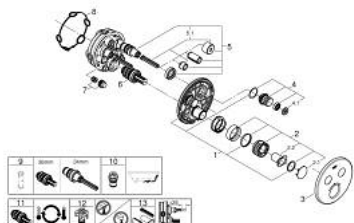

29 119 243 0 GROHTHERM SMARTCONTROL THERMOSTAT FOR CONCEALED INSTALLATION WITH 2 VALVES

PRODUKTA APRAKSTS

- Krāsa: matte black
- trim set for GROHE Rapido SmartBox 35 600/35 604
- metal wall escutcheon with GROHE FastFixation (covered escutcheon and shaft sealing, covered fixing), retroactively 6° adjustable
- GROHE SmartControl - control the shower with intuitive push/turn button
- exchangeable symbols
- GROHE TurboStat - compact cartridge with wax thermoelement
- GROHE ProGrip - with knurl structure
- GROHE SafeStop - safety button at 38°C
- GROHE SafeStop Plus - optional temperature limiter at 43°C or 46°C included
- built-in non return valves and dirt strainers
- multiple outlets can be run simultaneously
- without roughing-in set 35 600/35 604 (please order separately)
- flow performance: outlet B = 24 l/min outlet C = 26 l/min outlet B+C = 29 l/min

29 119 243 0 GROHTHERM SMARTCONTROL THERMOSTAT FOR CONCEALED INSTALLATION WITH 2 VALVES

REZERVES DAĻAS, maijs 2024 – tagad

- 1: Mounting plate (Rezerves daļas Nr. 48363000)
- 2: Temperature control handle (Rezerves daļas Nr. 490292430)
- 2.1: Cover cap (Rezerves daļas Nr. 1015032430)
- 2.2: handle adaptor (Rezerves daļas Nr. 1015059990)
- 3: Escutcheon (Rezerves daļas Nr. 490322430)
- 4: Push button (Rezerves daļas Nr. 483612430)
- 4.1: pushbutton (Rezerves daļas Nr. 140772430)
- 5: Cartridge (Rezerves daļas Nr. 48359000)
- 5.1: Spindle (Rezerves daļas Nr. 49088000)
- 6: Thermostatic compact cartridge 3/4" (Rezerves daļas Nr. 49028000)
- 7: Non-return valves (Rezerves daļas Nr. 47979000)
- 8: Seal (Rezerves daļas Nr. 48360000)
- 9: Socket spanner (Rezerves daļas Nr. 49059000)*
- 10: Backflow protection combination (DIN-EN1717) (Rezerves daļas Nr. 14055000)*
- 11: GROHE TurboStat cartridge 3/4" (Rezerves daļas Nr. 49003000)*
- 12: Service stops (Rezerves daļas Nr. 1405300M)*
- 13: Universal extension set single-lever mixers, 25 mm (Rezerves daļas Nr. 14048000)*