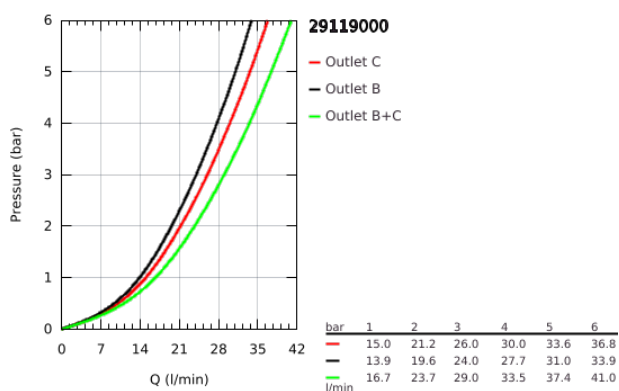

29 119 000 GROHTHERM SMARTCONTROL THERMOSTAT FOR CONCEALED INSTALLATION WITH 2 VALVES

PRODUKTA APRAKSTS

- Krāsa: chrome
- trim set for GROHE Rapido SmartBox 35 600/35 604
- metal wall escutcheon with GROHE FastFixation (covered escutcheon and shaft sealing, covered fixing), retroactively 6° adjustable
- GROHE LongLife finish
- GROHE SmartControl - control the shower with intuitive push/turn button
- exchangeable symbols
- GROHE TurboStat - compact cartridge with wax thermoelement
- GROHE ProGrip - with knurl structure
- GROHE SafeStop - safety button at 38°C
- GROHE SafeStop Plus - optional temperature limiter at 43°C or 46°C included
- built-in non return valves and dirt strainers
- multiple outlets can be run simultaneously
- without roughing-in set 35 600/35 604 (please order separately)
- flow performance: outlet B = 24 l/min outlet C = 26 l/min outlet B+C = 29 l/min

29 119 000 GROHTHERM SMARTCONTROL THERMOSTAT FOR CONCEALED INSTALLATION WITH 2 VALVES

REZERVES DAĻAS, janvāris 2020 – tagad

- 1: Mounting plate (Rezerves daļas Nr. 48363000)
- 2: Temperature control handle (Rezerves daļas Nr. 49029000)
- 2.1: Cover cap (Rezerves daļas Nr. 1015030000)
- 2.2: handle adaptor (Rezerves daļas Nr. 1015059990)
- 3: Escutcheon (Rezerves daļas Nr. 49032000)
- 4: Push button (Rezerves daļas Nr. 48361000)
- 4.1: pushbutton (Rezerves daļas Nr. 14077000)
- 5: Cartridge (Rezerves daļas Nr. 48359000)
- 5.1: Spindle (Rezerves daļas Nr. 49088000)
- 6: Thermostatic compact cartridge 3/4" (Rezerves daļas Nr. 49028000)
- 7: Non-return valves (Rezerves daļas Nr. 47979000)
- 8: Seal (Rezerves daļas Nr. 48360000)
- 9: Socket spanner (Rezerves daļas Nr. 49059000)*
- 10: Backflow protection combination (DIN-EN1717) (Rezerves daļas Nr. 14055000)*
- 11: GROHE TurboStat cartridge 3/4" (Rezerves daļas Nr. 49003000)*
- 12: Service stops (Rezerves daļas Nr. 1405300M)*
- 13: Universal extension set single-lever mixers, 25 mm (Rezerves daļas Nr. 14048000)*