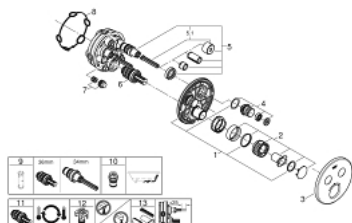

29 119 000 GROHTHERM SMARTCONTROL THERMOSTAT FOR CONCEALED INSTALLATION WITH 2 VALVES

PRODUKTA APRAKSTS

- Krāsa: chrome
- trim set for GROHE Rapido SmartBox 35 600/35 604
- metal wall escutcheon with GROHE FastFixation (covered escutcheon and shaft sealing, covered fixing), retroactively 6° adjustable
- GROHE LongLife finish
- GROHE SmartControl - control the shower with intuitive push/turn button
- exchangeable symbols
- GROHE TurboStat - compact cartridge with wax thermoelement
- GROHE ProGrip - with knurl structure
- GROHE SafeStop - safety button at 38°C
- GROHE SafeStop Plus - optional temperature limiter at 43°C or 46°C included
- built-in non return valves and dirt strainers
- multiple outlets can be run simultaneously
- without roughing-in set 35 600/35 604 (please order separately)
- flow performance: outlet B = 24 l/min outlet C = 26 l/min outlet B+C = 29 l/min

29 119 000 GROHTHERM SMARTCONTROL THERMOSTAT FOR CONCEALED INSTALLATION WITH 2 VALVES

REZERVES DAĻAS, janvāris 2020 – tagad

- 1: Mounting plate (Rezerves daļas Nr. 48363000)
- 2: Temperature control handle (Rezerves daļas Nr. 49029000)
- 2.1: Cover cap (Rezerves daļas Nr. 1015030000)
- 2.2: handle adaptor (Rezerves daļas Nr. 1015059990)
- 3: Escutcheon (Rezerves daļas Nr. 49032000)
- 4: Push button (Rezerves daļas Nr. 48361000)
- 4.1: pushbutton (Rezerves daļas Nr. 14077000)
- 5: Cartridge (Rezerves daļas Nr. 48359000)
- 5.1: Spindle (Rezerves daļas Nr. 49088000)
- 6: Thermostatic compact cartridge 3/4" (Rezerves daļas Nr. 49028000)
- 7: Non-return valves (Rezerves daļas Nr. 47979000)
- 8: Seal (Rezerves daļas Nr. 48360000)
- 9: Socket spanner (Rezerves daļas Nr. 49059000)*
- 10: Backflow protection combination (DIN-EN1717) (Rezerves daļas Nr. 14055000)*
- 11: GROHE TurboStat cartridge 3/4" (Rezerves daļas Nr. 49003000)*
- 12: Service stops (Rezerves daļas Nr. 1405300M)*
- 13: Universal extension set single-lever mixers, 25 mm (Rezerves daļas Nr. 14048000)*