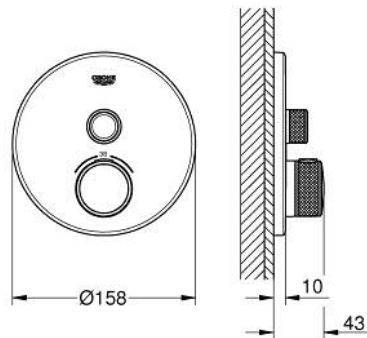

## 29 118 GN0 GROHTHERM SMARTCONTROL THERMOSTAT FOR CONCEALED INSTALLATION WITH ONE VALVE

### PRODUKTA APRAKSTS

- Krāsa: brushed cool sunrise
- trim set for GROHE Rapido SmartBox 35 600/35 604
- metal wall escutcheon with GROHE FastFixation (covered escutcheon and shaft sealing, covered fixing), retroactively 6° adjustable
- GROHE LongLife finish
- GROHE SmartControl - control the shower with intuitive push/turn button
- exchangeable symbols
- GROHE TurboStat - compact cartridge with wax thermoelement
- GROHE SafeStop - safety button at 38°C
- GROHE SafeStop Plus - optional temperature limiter at 43°C or 46°C included
- built-in non return valves and dirt strainers
- without roughing-in set 35 600/35 604 (please order separately)
- flow performance: outlet A (to external shut-off) = 34 l/min outlet B/C = 29 l/min