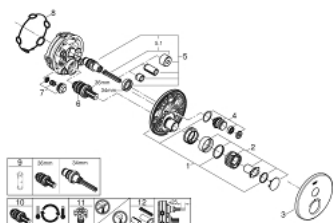

### PRODUKTA APRAKSTS

- Krāsa: supersteel
- trim set for GROHE Rapido SmartBox 35 600/35 604
- metal wall escutcheon with GROHE FastFixation (covered escutcheon and shaft sealing, covered fixing), retroactively 6° adjustable
- GROHE LongLife finish
- GROHE SmartControl - control the shower with intuitive push/turn button
- exchangeable symbols
- GROHE TurboStat - compact cartridge with wax thermoelement
- GROHE SafeStop - safety button at 38°C
- GROHE SafeStop Plus - optional temperature limiter at 43°C or 46°C included
- built-in non return valves and dirt strainers
- without roughing-in set 35 600/35 604 (please order separately)
- flow performance: outlet A (to external shut-off) = 34 l/min outlet B/C = 29 l/min

### REZERVES DAĻAS, janvāris 2020 – tagad

- 1: Mounting plate (Rezerves daļas Nr. 48362000)
- 2: Temperature control handle (Rezerves daļas Nr. 49029DC0)
- 3: Escutcheon (Rezerves daļas Nr. 49030DC0)
- 4: Push button (Rezerves daļas Nr. 48361DC0)
- 4.1: pushbutton (Rezerves daļas Nr. 14077000)
- 5: Cartridge (Rezerves daļas Nr. 48359000)
- 5.1: Spindle (Rezerves daļas Nr. 49088000)
- 6: Thermostatic compact cartridge 3/4" (Rezerves daļas Nr. 49028000)
- 7: Non-return valve (Rezerves daļas Nr. 49085000)
- 8: Seal (Rezerves daļas Nr. 48360000)
- 9: Socket spanner (Rezerves daļas Nr. 49059000)\*
- 10: GROHE TurboStat cartridge 3/4" (Rezerves daļas Nr. 49003000)\*
- 11: Service stops (Rezerves daļas Nr. 1405300M)\*
- 12: Universal extension set single-lever mixers, 25 mm (Rezerves daļas Nr. 14048000)\*