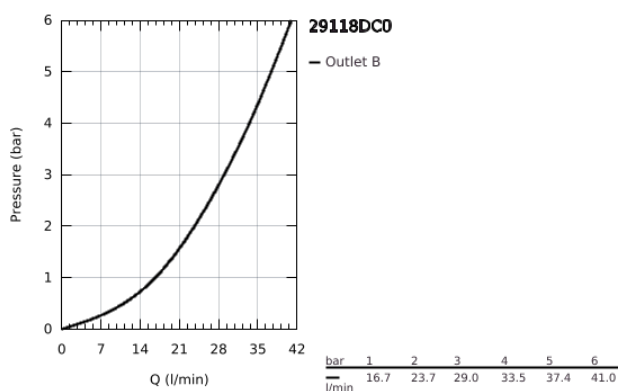

## 29 118 DC0 GROHTHERM SMARTCONTROL THERMOSTAT FOR CONCEALED INSTALLATION WITH ONE VALVE

### PRODUKTA APRAKSTS

- Krāsa: supersteel
- trim set for GROHE Rapido SmartBox 35 600/35 604
- metal wall escutcheon with GROHE FastFixation (covered escutcheon and shaft sealing, covered fixing), retroactively 6° adjustable
- GROHE LongLife finish
- GROHE SmartControl - control the shower with intuitive push/turn button
- exchangeable symbols
- GROHE TurboStat - compact cartridge with wax thermoelement
- GROHE SafeStop - safety button at 38°C
- GROHE SafeStop Plus - optional temperature limiter at 43°C or 46°C included
- built-in non return valves and dirt strainers
- without roughing-in set 35 600/35 604 (please order separately)
- flow performance: outlet A (to external shut-off) = 34 l/min outlet B/C = 29 l/min