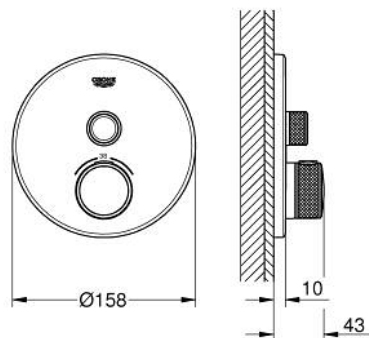

## 29 118 A00 GROHTHERM SMARTCONTROL THERMOSTAT FOR CONCEALED INSTALLATION WITH ONE VALVE

### PRODUKTA APRAKSTS

- Krāsa: hard graphite
- trim set for GROHE Rapido SmartBox 35 600/35 604
- metal wall escutcheon with GROHE FastFixation (covered escutcheon and shaft sealing, covered fixing), retroactively 6° adjustable
- GROHE LongLife finish
- GROHE SmartControl - control the shower with intuitive push/turn button
- exchangeable symbols
- GROHE TurboStat - compact cartridge with wax thermoelement
- GROHE SafeStop - safety button at 38°C
- GROHE SafeStop Plus - optional temperature limiter at 43°C or 46°C included
- built-in non return valves and dirt strainers
- without roughing-in set 35 600/35 604 (please order separately)
- flow performance: outlet A (to external shut-off) = 34 l/min outlet B/C = 29 l/min