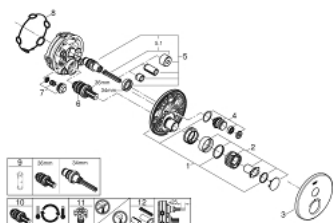

### PRODUKTA APRAKSTS

- Krāsa: chrome
- trim set for GROHE Rapido SmartBox 35 600/35 604
- metal wall escutcheon with GROHE FastFixation (covered escutcheon and shaft sealing, covered fixing), retroactively 6° adjustable
- GROHE LongLife finish
- GROHE SmartControl - control the shower with intuitive push/turn button
- exchangeable symbols
- GROHE TurboStat - compact cartridge with wax thermoelement
- GROHE ProGrip - with knurl structure
- GROHE SafeStop - safety button at 38°C
- GROHE SafeStop Plus - optional temperature limiter at 43°C or 46°C included
- built-in non return valves and dirt strainers
- without roughing-in set 35 600/35 604 (please order separately)
- flow performance: outlet A (to external shut-off) = 34 l/min outlet B/C = 29 l/min

### REZERVES DAĻAS, janvāris 2020 – tagad

- 1: Mounting plate (Rezerves daļas Nr. 48362000)
- 2: Temperature control handle (Rezerves daļas Nr. 49029000)
- 2.1: Cover cap (Rezerves daļas Nr. 1015030000)
- 2.2: handle adaptor (Rezerves daļas Nr. 1015059990)
- 3: Escutcheon (Rezerves daļas Nr. 49030000)
- 4: Push button (Rezerves daļas Nr. 48361000)
- 4.1: pushbutton (Rezerves daļas Nr. 14077000)
- 5: Cartridge (Rezerves daļas Nr. 48359000)
- 5.1: Spindle (Rezerves daļas Nr. 49088000)
- 6: Thermostatic compact cartridge 3/4" (Rezerves daļas Nr. 49028000)
- 7: Non-return valve (Rezerves daļas Nr. 49085000)
- 8: Seal (Rezerves daļas Nr. 48360000)
- 9: Socket spanner (Rezerves daļas Nr. 49059000)\*
- 10: GROHE TurboStat cartridge 3/4" (Rezerves daļas Nr. 49003000)\*
- 11: Service stops (Rezerves daļas Nr. 1405300M)\*
- 12: Universal extension set single-lever mixers, 25 mm (Rezerves daļas Nr. 14048000)\*