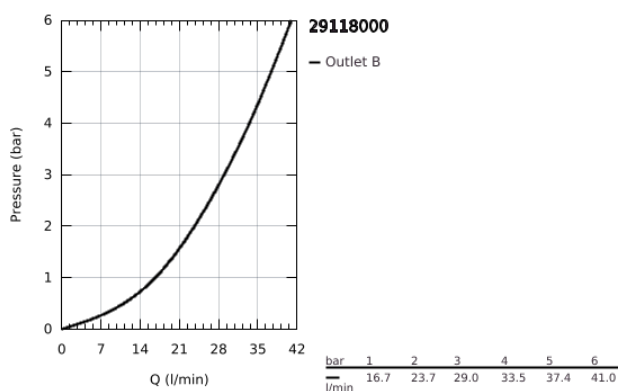

## 29 118 000 GROHTHERM SMARTCONTROL THERMOSTAT FOR CONCEALED INSTALLATION WITH ONE VALVE

### PRODUKTA APRAKSTS

- Krāsa: chrome
- trim set for GROHE Rapido SmartBox 35 600/35 604
- metal wall escutcheon with GROHE FastFixation (covered escutcheon and shaft sealing, covered fixing), retroactively 6° adjustable
- GROHE LongLife finish
- GROHE SmartControl - control the shower with intuitive push/turn button
- exchangeable symbols
- GROHE TurboStat - compact cartridge with wax thermoelement
- GROHE ProGrip - with knurl structure
- GROHE SafeStop - safety button at 38°C
- GROHE SafeStop Plus - optional temperature limiter at 43°C or 46°C included
- built-in non return valves and dirt strainers
- without roughing-in set 35 600/35 604 (please order separately)
- flow performance: outlet A (to external shut-off) = 34 l/min outlet B/C = 29 l/min