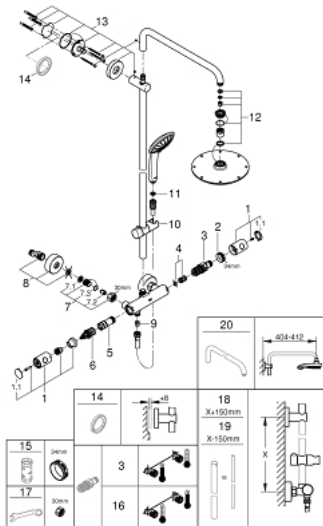

27 964 000 EUPHORIA SYSTEM 210 SHOWER SYSTEM WITH THERMOSTAT FOR WALL MOUNTING

REZERVES DAĻAS, jūlijs 2017 – tagad

- 1: Metal handle 1/2" (Rezerves daļas Nr. 47984000)
- 1.1: Cover cap (Rezerves daļas Nr. 6458500M)
- 2: Fitting ring (Rezerves daļas Nr. 47743000)
- 3: Thermostatic compact cartridge 1/2" (Rezerves daļas Nr. 47439000)
- 4: Buffer (Rezerves daļas Nr. 47398000)
- 5: Water flow (Rezerves daļas Nr. 47751000)
- 6: Aquadimmer (Rezerves daļas Nr. 12433000)
- 7: Non-return valve (Rezerves daļas Nr. 47189000)
- 7.1: Dirt strainer (Rezerves daļas Nr. 0726400M)
- 7.2: Non-return valve (Rezerves daļas Nr. 08565000)
- 7.3: O-ring $\varnothing 17 \times \varnothing 2$ (Rezerves daļas Nr. 0305500M)
- 8: S-union (Rezerves daļas Nr. 12662000)
- 9: Non-return valve (Rezerves daļas Nr. 08565000)
- 10: Glide element (Rezerves daļas Nr. 12140000)
- 11: Dirt strainer (Rezerves daļas Nr. 0700200M)
- 12: Spare part set (Rezerves daļas Nr. 45933000)
- 13: Shower bar holder (Rezerves daļas Nr. 48279000)
- 14: Compensation disc (Rezerves daļas Nr. 27180000)*
- 15: Socket spanner (Rezerves daļas Nr. 19332000)*
- 16: GROHE TurboStat cartridge 1/2" (Rezerves daļas Nr. 47175000)*
- 17: Special spanner (Rezerves daļas Nr. 19377000)*
- 18: Shower system pipe for retrofitting (Rezerves daļas Nr. 48053000)*
- 19: Shower system pipe for retrofitting (Rezerves daļas Nr. 48054000)*
- 20: Shower arm for shower systems (Rezerves daļas Nr. 14047000)*

* Izvēles aksesuāri