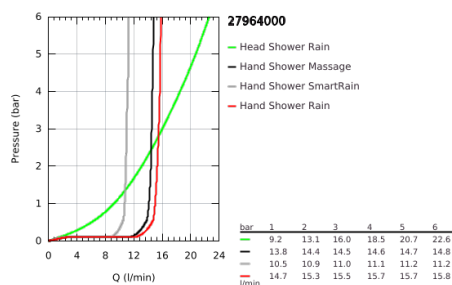

27 964 000 EUPHORIA SYSTEM 210 SHOWER SYSTEM WITH THERMOSTAT FOR WALL MOUNTING

PRODUKTA APRAKSTS

- Krāsa: chrome
- consisting of:
 - horizontal swivable 450 mm shower arm
 - exposed thermostat with Aquadimmer function
 - allows change between:
 - Rainshower Cosmopolitan 210 metal head shower (28 368 000)
 - maximum flow rate (at 3 bar): 16 l/min
 - with ball joint
 - rotation angle $\pm 15^\circ$
 - hand shower Euphoria 110 Massage (27 221 000)
 - spray patterns: Rain, Massage, SmartRain
 - maximum flow rate (at 3 bar): 15.5 l/min
 - adjustable in height with gliding element
 - shower hose Silverflex 1750 mm 1/2" x 1/2" (28 388)
 - maximum flow rate system (at 3 bar): 16 l/min
 - minimum flow rate 5 l/min.
 - GROHE TurboStat - compact cartridge with wax thermoelement
 - GROHE SafeStop - safety button at 38°C
 - GROHE SafeStop Plus - optional temperature limiter at 43°C included
 - GROHE MetalGrip ergonomically shaped metal handles
 - GROHE DreamSpray - perfect spray pattern
 - GROHE LongLife finish
 - GROHE SpeedClean - effortless limescale removal
 - TwistStop - to prevent hose from twisting
 - suitable for instantaneous heaters from 18 kW/h
 - optional upgrade: GROHE EasyReach tray (26 362)