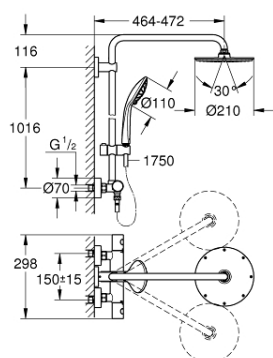

27 964 000 EUPHORIA SYSTEM 210 SHOWER SYSTEM WITH THERMOSTAT FOR WALL MOUNTING

PRODUKTA APRAKSTS

- Krāsa: chrome
- consisting of:
 - horizontal swivable 450 mm shower arm
 - exposed thermostat with Aquadimmer function
 - allows change between:
 - Rainshower Cosmopolitan 210 metal head shower (28 368 000)
 - maximum flow rate (at 3 bar): 16 l/min
 - with ball joint
 - rotation angle $\pm 15^\circ$
 - hand shower Euphoria 110 Massage (27 221 000)
 - spray patterns: Rain, Massage, SmartRain
 - maximum flow rate (at 3 bar): 15.5 l/min
 - adjustable in height with gliding element
 - shower hose Silverflex 1750 mm 1/2" x 1/2" (28 388)
 - maximum flow rate system (at 3 bar): 16 l/min
 - minimum flow rate 5 l/min.
 - GROHE TurboStat - compact cartridge with wax thermoelement
 - GROHE SafeStop - safety button at 38°C
 - GROHE SafeStop Plus - optional temperature limiter at 43°C included
 - GROHE MetalGrip ergonomically shaped metal handles
 - GROHE DreamSpray - perfect spray pattern
 - GROHE LongLife finish
 - GROHE SpeedClean - effortless limescale removal
 - TwistStop - to prevent hose from twisting
 - suitable for instantaneous heaters from 18 kW/h
 - optional upgrade: GROHE EasyReach tray (26 362)