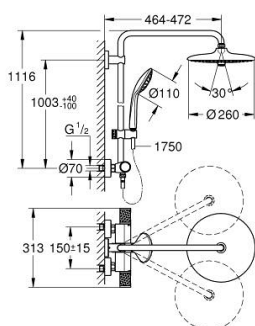

27 615 KF2 EUPHORIA SYSTEM 260 SHOWER SYSTEM WITH THERMOSTATIC MIXER FOR WALL MOUNTING

PRODUKTA APRAKSTS

- Krāsa: phantom black
- consisting of:
 - horizontal swivable 450 mm shower arm
 - exposed thermostat with Aquadimmer function
 - allows change between:
 - head shower Euphoria 260
 - spray patterns: Rain, SmartRain, Jet
 - maximum flow rate (at 3 bar): 7.5 l/min
 - with ball joint
 - rotation angle $\pm 15^\circ$
 - hand shower Euphoria 110 Massage
 - spray patterns: Rain, Massage, SmartRain
 - maximum flow rate (at 3 bar): 8.5 l/min
 - adjustable in height with gliding element
 - shower hose Silverflex 1750 mm 1/2" x 1/2" (28 388)
 - maximum flow rate system (at 3 bar): 8.5 l/min
 - GROHE EcoJoy - less water, perfect flow
 - GROHE TurboStat - compact cartridge with wax thermoelement
 - GROHE SafeStop - safety button at 38°C
 - GROHE SafeStop Plus - optional temperature limiter at 43°C included
 - GROHE CoolTouch - no risk of scalding
 - GROHE ProGrip - with knurl structure
 - GROHE DreamSpray - perfect spray pattern
 - GROHE SprayDimmer - stepless flow rate adjustment
- Flexible Installation - 1 adjustable bracket for existing drill holes
- Inner WaterGuide - inner insulation for surface protection
- GROHE SpeedClean - effortless limescale removal
- TwistStop - to prevent hose from twisting
- suitable for instantaneous heaters from 18 kW/h
- minimum flow rate 5 l/min.
- optional upgrade: GROHE EasyReach tray (26 362)
- professional edition