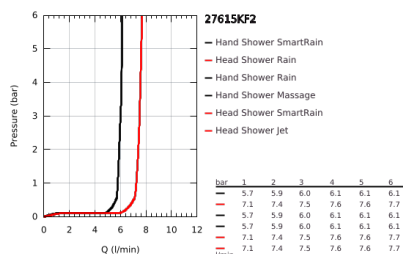

27 615 KF2 EUPHORIA SYSTEM 260 SHOWER SYSTEM WITH THERMOSTATIC MIXER FOR WALL MOUNTING

PRODUKTA APRAKSTS

- Krāsa: phantom black
- consisting of:
 - horizontal swivable 450 mm shower arm
 - exposed thermostat with Aquadimmer function
 - allows change between:
 - head shower Euphoria 260
 - spray patterns: Rain, SmartRain, Jet
 - maximum flow rate (at 3 bar): 7.5 l/min
 - with ball joint
 - rotation angle $\pm 15^\circ$
 - hand shower Euphoria 110 Massage
 - spray patterns: Rain, Massage, SmartRain
 - maximum flow rate (at 3 bar): 8.5 l/min
 - adjustable in height with gliding element
 - shower hose Silverflex 1750 mm 1/2" x 1/2" (28 388)
 - maximum flow rate system (at 3 bar): 8.5 l/min
 - GROHE EcoJoy - less water, perfect flow
 - GROHE TurboStat - compact cartridge with wax thermoelement
 - GROHE SafeStop - safety button at 38°C
 - GROHE SafeStop Plus - optional temperature limiter at 43°C included
 - GROHE CoolTouch - no risk of scalding
 - GROHE ProGrip - with knurl structure
 - GROHE DreamSpray - perfect spray pattern
 - GROHE SprayDimmer - stepless flow rate adjustment
- Flexible Installation - 1 adjustable bracket for existing drill holes
- Inner WaterGuide - inner insulation for surface protection
- GROHE SpeedClean - effortless limescale removal
- TwistStop - to prevent hose from twisting
- suitable for instantaneous heaters from 18 kW/h
- minimum flow rate 5 l/min.
- optional upgrade: GROHE EasyReach tray (26 362)
- professional edition