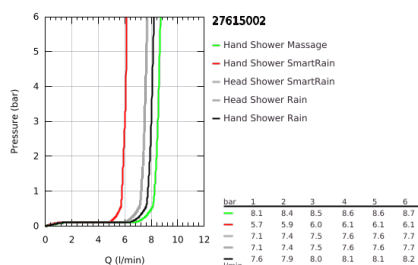

27 615 002 EUPHORIA SYSTEM 260 SHOWER SYSTEM WITH THERMOSTATIC MIXER FOR WALL MOUNTING

PRODUKTA APRAKSTS (1/2)

- Krāsa: chrome
- consisting of:
 - horizontal swivable 450 mm shower arm
 - exposed thermostat with Aquadimmer function
 - allows change between:
 - head shower Euphoria 260 (26 457)
 - spray patterns: Rain, SmartRain, Jet
 - maximum flow rate (at 3 bar): 7.5 l/min
 - with ball joint
 - rotation angle $\pm 15^\circ$
 - hand shower Euphoria 110 Massage (27 239 000)
 - spray patterns: Rain, Massage, SmartRain
 - maximum flow rate (at 3 bar): 8.5 l/min
 - adjustable in height with gliding element
 - shower hose Silverflex 1750 mm 1/2" x 1/2" (28 388)
 - maximum flow rate system (at 3 bar): 8.5 l/min
 - GROHE EcoJoy - less water, perfect flow
 - GROHE TurboStat - compact cartridge with wax thermoelement
 - GROHE SafeStop - safety button at 38°C
 - GROHE SafeStop Plus - optional temperature limiter at 43°C included
 - GROHE CoolTouch - no risk of scalding
 - GROHE ProGrip - with knurl structure
 - GROHE DreamSpray - perfect spray pattern
 - GROHE LongLife finish
 - GROHE SprayDimmer - stepless flow rate adjustment
 - Flexible Installation - 1 adjustable bracket for existing drill holes
 - Inner WaterGuide - inner insulation for surface protection
 - GROHE SpeedClean - effortless limescale removal
 - TwistStop - to prevent hose from twisting
 - suitable for instantaneous heaters from 18 kW/h
 - minimum flow rate 5 l/min.
 - optional upgrade: GROHE EasyReach tray (26 362)
 - professional edition

Pure Freude
an Wasser

27 615 002 EUPHORIA SYSTEM 260 SHOWER SYSTEM WITH THERMOSTATIC MIXER FOR WALL MOUNTING

PRODUKTA APRAKSTS (2/2)

- maximum flow rate (at 3 bar): 7.5 l/min

27 615 002 EUPHORIA SYSTEM 260 SHOWER SYSTEM WITH THERMOSTATIC MIXER FOR WALL MOUNTING