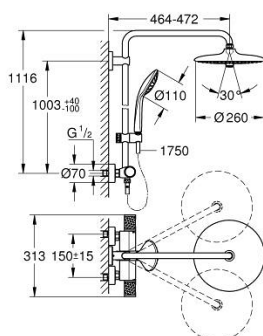

27 615 002 EUPHORIA SYSTEM 260 SHOWER SYSTEM WITH THERMOSTATIC MIXER FOR WALL MOUNTING

PRODUKTA APRAKSTS (1/2)

- Krāsa: chrome
- consisting of:
 - horizontal swivable 450 mm shower arm
 - exposed thermostat with Aquadimmer function
 - allows change between:
 - head shower Euphoria 260 (26 457)
 - spray patterns: Rain, SmartRain, Jet
 - maximum flow rate (at 3 bar): 7.5 l/min
 - with ball joint
 - rotation angle $\pm 15^\circ$
 - hand shower Euphoria 110 Massage (27 239 000)
 - spray patterns: Rain, Massage, SmartRain
 - maximum flow rate (at 3 bar): 8.5 l/min
 - adjustable in height with gliding element
 - shower hose Silverflex 1750 mm 1/2" x 1/2" (28 388)
 - maximum flow rate system (at 3 bar): 8.5 l/min
 - GROHE EcoJoy - less water, perfect flow
 - GROHE TurboStat - compact cartridge with wax thermoelement
 - GROHE SafeStop - safety button at 38°C
 - GROHE SafeStop Plus - optional temperature limiter at 43°C included
 - GROHE CoolTouch - no risk of scalding
 - GROHE ProGrip - with knurl structure
 - GROHE DreamSpray - perfect spray pattern
 - GROHE LongLife finish
 - GROHE SprayDimmer - stepless flow rate adjustment
 - Flexible Installation - 1 adjustable bracket for existing drill holes
 - Inner WaterGuide - inner insulation for surface protection
 - GROHE SpeedClean - effortless limescale removal
 - TwistStop - to prevent hose from twisting
 - suitable for instantaneous heaters from 18 kW/h
 - minimum flow rate 5 l/min.
 - optional upgrade: GROHE EasyReach tray (26 362)
 - professional edition