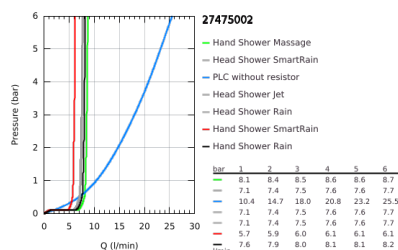

27 475 002 EUPHORIA SYSTEM 260 SHOWER SYSTEM WITH BATH THERMOSTAT FOR WALL MOUNTING

PRODUKTA APRAKSTS

- Krāsa: chrome
- consisting of:
 - horizontal swivable 450 mm shower arm
 - exposed thermostat with Aquadimmer function
 - allows change between:
 - head shower Euphoria 260 (26 457)
 - spray patterns: Rain, SmartRain, Jet
 - maximum flow rate (at 3 bar): 7.5 l/min
 - with ball joint
 - rotation angle $\pm 15^\circ$
 - bath inlet
 - separate diverter for hand shower
 - hand shower Euphoria 110 Massage (27 239 000)
 - spray patterns: Rain, Massage, SmartRain
 - maximum flow rate (at 3 bar): 8.5 l/min
 - adjustable in height with gliding element
 - shower hose Silverflex 1750 mm 1/2" x 1/2" (28 388)
 - maximum flow rate system (at 3 bar): 8.5 l/min (without bath inlet)
 - GROHE TurboStat - compact cartridge with wax thermostatic element
 - GROHE SafeStop - safety button at 38°C
 - GROHE SafeStop Plus - optional temperature limiter at 43°C included
 - GROHE DreamSpray - perfect spray pattern
 - GROHE LongLife finish
 - GROHE SprayDimmer - stepless flow rate adjustment
 - Flexible Installation - 1 adjustable bracket for existing drill holes
 - Inner WaterGuide - inner insulation for surface protection
 - GROHE SpeedClean - effortless limescale removal
 - TwistStop - to prevent hose from twisting
 - suitable for instantaneous heaters from 18 kW/h
 - minimum flow rate 5 l/min.
 - professional edition