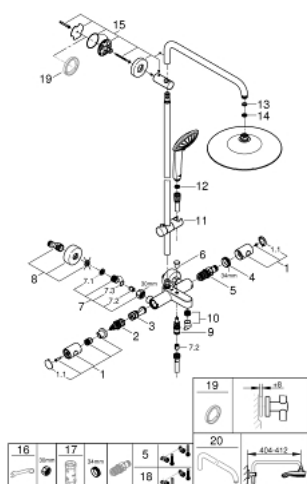

27 475 002 EUPHORIA SYSTEM 260 SHOWER SYSTEM WITH BATH THERMOSTAT FOR WALL MOUNTING

REZERVES DAĻAS, janvāris 2020 – tagad

- 1: Metal handle 1/2" (Rezerves daļas Nr. 47984000)
- 1.1: Cover cap (Rezerves daļas Nr. 6458500M)
- 2: Aquadimmer (Rezerves daļas Nr. 47364000)
- 3: Water flow (Rezerves daļas Nr. 47887000)
- 4: Fitting ring (Rezerves daļas Nr. 47743000)
- 5: Thermostatic compact cartridge 1/2" (Rezerves daļas Nr. 47439000)
- 6: Diverter knob (Rezerves daļas Nr. 65648000)
- 7: Non-return valve (Rezerves daļas Nr. 47189000)
- 7.1: Dirt strainer (Rezerves daļas Nr. 0726400M)
- 7.2: Non-return valve (Rezerves daļas Nr. 08565000)
- 7.3: O-ring $\varnothing 17 \times \varnothing 2$ (Rezerves daļas Nr. 0305500M)
- 8: S-union (Rezerves daļas Nr. 12662000)
- 9: Diverter (Rezerves daļas Nr. 65655000)
- 10: Mousseur (Rezerves daļas Nr. 13926000)
- 11: Glide element (Rezerves daļas Nr. 12140000)
- 12: Dirt strainer (Rezerves daļas Nr. 0700200M)
- 13: Fibre seal $\varnothing 18,5 \times \varnothing 12 \times 2$ (Rezerves daļas Nr. 0138900M)
- 14: Dirt strainer (Rezerves daļas Nr. 48007000)
- 15: Shower bar holder (Rezerves daļas Nr. 48279000)
- 16: Special spanner (Rezerves daļas Nr. 19377000)*
- 17: Socket spanner (Rezerves daļas Nr. 19332000)*
- 18: GROHE TurboStat cartridge 1/2" (Rezerves daļas Nr. 47175000)*
- 19: Compensation disc (Rezerves daļas Nr. 27180000)*
- 20: Shower arm for shower systems (Rezerves daļas Nr. 14047000)*

* Izvēles aksesuāri