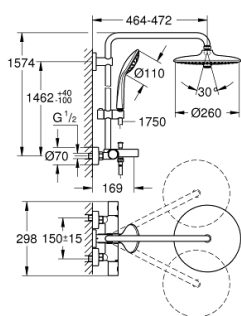

27 475 002 EUPHORIA SYSTEM 260 SHOWER SYSTEM WITH BATH THERMOSTAT FOR WALL MOUNTING

PRODUKTA APRAKSTS

- Krāsa: chrome
- consisting of:
 - horizontal swivable 450 mm shower arm
 - exposed thermostat with Aquadimmer function
 - allows change between:
 - head shower Euphoria 260 (26 457)
 - spray patterns: Rain, SmartRain, Jet
 - maximum flow rate (at 3 bar): 7.5 l/min
 - with ball joint
 - rotation angle $\pm 15^\circ$
 - bath inlet
 - separate diverter for hand shower
 - hand shower Euphoria 110 Massage (27 239 000)
 - spray patterns: Rain, Massage, SmartRain
 - maximum flow rate (at 3 bar): 8.5 l/min
 - adjustable in height with gliding element
 - shower hose Silverflex 1750 mm 1/2" x 1/2" (28 388)
 - maximum flow rate system (at 3 bar): 8.5 l/min (without bath inlet)
 - GROHE TurboStat - compact cartridge with wax thermostatic element
 - GROHE SafeStop - safety button at 38°C
 - GROHE SafeStop Plus - optional temperature limiter at 43°C included
 - GROHE DreamSpray - perfect spray pattern
 - GROHE LongLife finish
 - GROHE SprayDimmer - stepless flow rate adjustment
 - Flexible Installation - 1 adjustable bracket for existing drill holes
 - Inner WaterGuide - inner insulation for surface protection
 - GROHE SpeedClean - effortless limescale removal
 - TwistStop - to prevent hose from twisting
 - suitable for instantaneous heaters from 18 kW/h
 - minimum flow rate 5 l/min.
 - professional edition