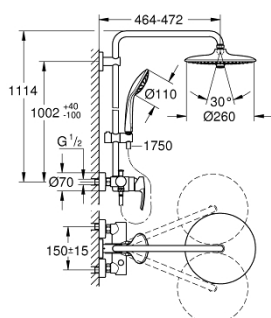

27 473 002 EUPHORIA SYSTEM 260 SHOWER SYSTEM WITH SINGLE LEVER MIXER FOR WALL MOUNTING

PRODUKTA APRAKSTS

- Krāsa: chrome
- consisting of:
 - horizontal swivable 450 mm shower arm
 - exposed single-lever shower mixer with diverter
 - allows change between:
 - head shower Euphoria 260 (26 457)
 - spray patterns: Rain, SmartRain, Jet
 - maximum flow rate (at 3 bar): 7.5 l/min
 - with ball joint
 - rotation angle $\pm 15^\circ$
- hand shower Euphoria 110 Massage (27 239 000)
 - spray patterns: Rain, Massage, SmartRain
 - maximum flow rate (at 3 bar): 8.5 l/min
 - adjustable in height with gliding element
- shower hose Silverflex 1750 mm 1/2" x 1/2" (28 388)
 - maximum flow rate system (at 3 bar): 8.5 l/min
- GROHE EcoJoy - less water, perfect flow
- GROHE SilkMove 46 mm ceramic cartridge
- GROHE DreamSpray - perfect spray pattern
- GROHE LongLife finish
- GROHE EcoJoy - less water, perfect flow
- GROHE SprayDimmer - stepless flow rate adjustment
- Flexible Installation - 1 adjustable bracket for existing drill holes
- Inner WaterGuide - inner insulation for surface protection
- GROHE SpeedClean - effortless limescale removal
- TwistStop - to prevent hose from twisting
- suitable for instantaneous heaters from 18 kW/h
- minimum flow rate 5 l/min.
- min. recommended pressure 1.0 bar
- professional edition