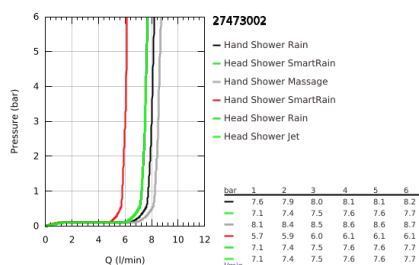

27 473 002 EUPHORIA SYSTEM 260 SHOWER SYSTEM WITH SINGLE LEVER MIXER FOR WALL MOUNTING

PRODUKTA APRAKSTS

- Krāsa: chrome
- consisting of:
 - horizontal swivable 450 mm shower arm
 - exposed single-lever shower mixer with diverter
 - allows change between:
 - head shower Euphoria 260 (26 457)
 - spray patterns: Rain, SmartRain, Jet
 - maximum flow rate (at 3 bar): 7.5 l/min
 - with ball joint
 - rotation angle $\pm 15^\circ$
- hand shower Euphoria 110 Massage (27 239 000)
 - spray patterns: Rain, Massage, SmartRain
 - maximum flow rate (at 3 bar): 8.5 l/min
 - adjustable in height with gliding element
- shower hose Silverflex 1750 mm 1/2" x 1/2" (28 388)
 - maximum flow rate system (at 3 bar): 8.5 l/min
- GROHE EcoJoy - less water, perfect flow
- GROHE SilkMove 46 mm ceramic cartridge
- GROHE DreamSpray - perfect spray pattern
- GROHE LongLife finish
- GROHE EcoJoy - less water, perfect flow
- GROHE SprayDimmer - stepless flow rate adjustment
- Flexible Installation - 1 adjustable bracket for existing drill holes
- Inner WaterGuide - inner insulation for surface protection
- GROHE SpeedClean - effortless limescale removal
- TwistStop - to prevent hose from twisting
- suitable for instantaneous heaters from 18 kW/h
- minimum flow rate 5 l/min.
- min. recommended pressure 1.0 bar
- professional edition