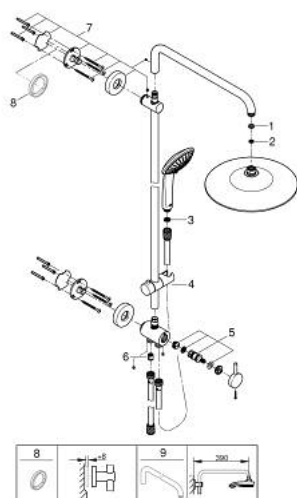

27 421 002 EUPHORIA SYSTEM 260 SHOWER SYSTEM WITH DIVERTER FOR WALL MOUNTING

PRODUKTA APRAKSTS

- Krāsa: chrome
- consisting of:
 - horizontal swivable 450 mm shower arm
 - change between hand and head shower by diverter
 - head shower Euphoria 260 (26 457)
 - spray patterns: Rain, SmartRain, Jet
 - maximum flow rate (at 3 bar): 7.5 l/min
 - with ball joint
 - rotation angle $\pm 15^\circ$
 - hand shower Euphoria 110 Massage (27 239 000)
 - spray patterns: Rain, SmartRain, Massage
 - maximum flow rate (at 3 bar): 8.5 l/min
 - adjustable in height with gliding element
 - shower hose Silverflex 1750 mm 1/2" x 1/2" (28 388)
 - Silverflex shower hose 800 mm
 - connection to water supply with 1/2"-thread of the 800 mm shower hose to faucet / wall union
 - maximum flow rate system (at 3 bar): 8.5 l/min
 - GROHE EcoJoy - less water, perfect flow
 - GROHE DreamSpray - perfect spray pattern
 - GROHE LongLife finish
 - GROHE SprayDimmer - stepless flow rate adjustment
 - GROHE SpeedClean - effortless limescale removal
 - Inner WaterGuide - inner insulation for surface protection
 - TwistStop - to prevent hose from twisting
 - suitable for instantaneous heaters from 18 kW/h
 - minimum flow rate 5 l/min.
 - min. recommended pressure 1.0 bar

27 421 002 EUPHORIA SYSTEM 260 SHOWER SYSTEM WITH DIVERTER FOR WALL MOUNTING

REZERVES DAĻAS, oktobris 2016 – tagad

- 1: Fibre seal Ø 18,5 x Ø 12 x 2 (Rezerves daļas Nr. 0138900M)
- 2: Dirt strainer (Rezerves daļas Nr. 48007000)
- 3: Dirt strainer (Rezerves daļas Nr. 0700200M)
- 4: Glide element (Rezerves daļas Nr. 12140000)
- 5: Replacement kit for rotary valve (Rezerves daļas Nr. 45915000)
- 6: Non-return valve (Rezerves daļas Nr. 08565000)
- 7: Shower bar holder (Rezerves daļas Nr. 48279000)
- 8: Compensation disc (Rezerves daļas Nr. 27180000)*
- 9: Shower arm for shower systems (Rezerves daļas Nr. 14047000)*