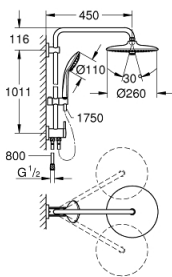

27 421 002 EUPHORIA SYSTEM 260 SHOWER SYSTEM WITH DIVERTER FOR WALL MOUNTING

PRODUKTA APRAKSTS

- Krāsa: chrome
- consisting of:
 - horizontal swivable 450 mm shower arm
 - change between hand and head shower by diverter
 - head shower Euphoria 260 (26 457)
 - spray patterns: Rain, SmartRain, Jet
 - maximum flow rate (at 3 bar): 7.5 l/min
 - with ball joint
 - rotation angle $\pm 15^\circ$
 - hand shower Euphoria 110 Massage (27 239 000)
 - spray patterns: Rain, SmartRain, Massage
 - maximum flow rate (at 3 bar): 8.5 l/min
 - adjustable in height with gliding element
 - shower hose Silverflex 1750 mm 1/2" x 1/2" (28 388)
 - Silverflex shower hose 800 mm
 - connection to water supply with 1/2"-thread of the 800 mm shower hose to faucet / wall union
 - maximum flow rate system (at 3 bar): 8.5 l/min
 - GROHE EcoJoy - less water, perfect flow
 - GROHE DreamSpray - perfect spray pattern
 - GROHE LongLife finish
 - GROHE SprayDimmer - stepless flow rate adjustment
 - GROHE SpeedClean - effortless limescale removal
 - Inner WaterGuide - inner insulation for surface protection
 - TwistStop - to prevent hose from twisting
 - suitable for instantaneous heaters from 18 kW/h
 - minimum flow rate 5 l/min.
 - min. recommended pressure 1.0 bar

27 421 002 EUPHORIA SYSTEM 260 SHOWER SYSTEM WITH DIVERTER FOR WALL MOUNTING

REZERVES DAĻAS, oktobris 2016 – tagad

- 1: Fibre seal Ø 18,5 x Ø 12 x 2 (Rezerves daļas Nr. 0138900M)
- 2: Dirt strainer (Rezerves daļas Nr. 48007000)
- 3: Dirt strainer (Rezerves daļas Nr. 0700200M)
- 4: Glide element (Rezerves daļas Nr. 12140000)
- 5: Replacement kit for rotary valve (Rezerves daļas Nr. 45915000)
- 6: Non-return valve (Rezerves daļas Nr. 08565000)
- 7: Shower bar holder (Rezerves daļas Nr. 48279000)
- 8: Compensation disc (Rezerves daļas Nr. 27180000)*
- 9: Shower arm for shower systems (Rezerves daļas Nr. 14047000)*