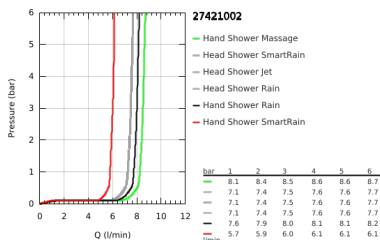

27 421 002 EUPHORIA SYSTEM 260 SHOWER SYSTEM WITH DIVERTER FOR WALL MOUNTING

PRODUKTA APRAKSTS

- Krāsa: chrome
- consisting of:
 - horizontal swivable 450 mm shower arm
 - change between hand and head shower by diverter
 - head shower Euphoria 260 (26 457)
 - spray patterns: Rain, SmartRain, Jet
 - maximum flow rate (at 3 bar): 7.5 l/min
 - with ball joint
 - rotation angle $\pm 15^\circ$
 - hand shower Euphoria 110 Massage (27 239 000)
 - spray patterns: Rain, SmartRain, Massage
 - maximum flow rate (at 3 bar): 8.5 l/min
 - adjustable in height with gliding element
 - shower hose Silverflex 1750 mm 1/2" x 1/2" (28 388)
 - Silverflex shower hose 800 mm
 - connection to water supply with 1/2"-thread of the 800 mm shower hose to faucet / wall union
 - maximum flow rate system (at 3 bar): 8.5 l/min
 - GROHE EcoJoy - less water, perfect flow
 - GROHE DreamSpray - perfect spray pattern
 - GROHE LongLife finish
 - GROHE SprayDimmer - stepless flow rate adjustment
 - GROHE SpeedClean - effortless limescale removal
 - Inner WaterGuide - inner insulation for surface protection
 - TwistStop - to prevent hose from twisting
 - suitable for instantaneous heaters from 18 kW/h
 - minimum flow rate 5 l/min.
 - min. recommended pressure 1.0 bar