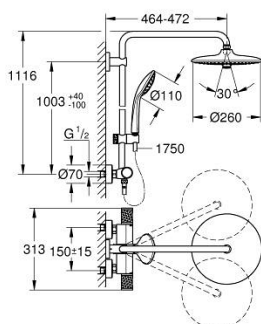

27 296 003 EUPHORIA SYSTEM 260 SHOWER SYSTEM WITH THERMOSTATIC MIXER FOR WALL MOUNTING

PRODUKTA APRAKSTS

- Krāsa: chrome
- consisting of:
 - horizontal swivable 450 mm shower arm
 - exposed thermostat with Aquadimmer function
 - allows change between:
 - head shower Euphoria 260 (26 455)
 - spray patterns: Rain, SmartRain, Jet
 - maximum flow rate (at 3 bar): 16 l/min
 - with ball joint
 - rotation angle $\pm 15^\circ$
 - hand shower Euphoria 110 Massage (27 221 000)
 - spray patterns: Rain, Massage, SmartRain
 - maximum flow rate (at 3 bar): 9.5 l/min
 - adjustable in height with gliding element
 - shower hose Silverflex 1750 mm 1/2" x 1/2" (28 388)
 - maximum flow rate system (at 3 bar): 16 l/min
 - GROHE TurboStat - compact cartridge with wax thermoelement
 - GROHE SafeStop - safety button at 38°C
 - GROHE SafeStop Plus - optional temperature limiter at 43°C included
 - GROHE CoolTouch - no risk of scalding
 - GROHE ProGrip - with knurl structure
 - GROHE DreamSpray - perfect spray pattern
 - GROHE LongLife finish
 - GROHE SprayDimmer - stepless flow rate adjustment
- Flexible Installation - 1 adjustable bracket for existing drill holes
- Inner WaterGuide - inner insulation for surface protection
- GROHE SpeedClean - effortless limescale removal
- TwistStop - to prevent hose from twisting
- suitable for instantaneous heaters from 18 kW/h
- minimum flow rate 5 l/min.
- optional upgrade: GROHE EasyReach tray (26 362)
- professional edition