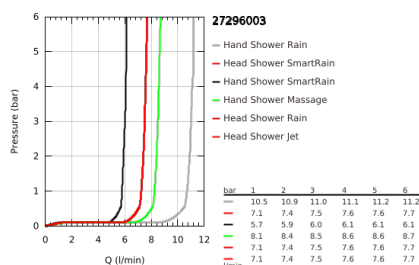

27 296 003 EUPHORIA SYSTEM 260 SHOWER SYSTEM WITH THERMOSTATIC MIXER FOR WALL MOUNTING

PRODUKTA APRAKSTS

- Krāsa: chrome
- consisting of:
 - horizontal swivable 450 mm shower arm
 - exposed thermostat with Aquadimmer function
 - allows change between:
 - head shower Euphoria 260 (26 455)
 - spray patterns: Rain, SmartRain, Jet
 - maximum flow rate (at 3 bar): 16 l/min
 - with ball joint
 - rotation angle $\pm 15^\circ$
 - hand shower Euphoria 110 Massage (27 221 000)
 - spray patterns: Rain, Massage, SmartRain
 - maximum flow rate (at 3 bar): 9.5 l/min
 - adjustable in height with gliding element
 - shower hose Silverflex 1750 mm 1/2" x 1/2" (28 388)
 - maximum flow rate system (at 3 bar): 16 l/min
 - GROHE TurboStat - compact cartridge with wax thermoelement
 - GROHE SafeStop - safety button at 38°C
 - GROHE SafeStop Plus - optional temperature limiter at 43°C included
 - GROHE CoolTouch - no risk of scalding
 - GROHE ProGrip - with knurl structure
 - GROHE DreamSpray - perfect spray pattern
 - GROHE LongLife finish
 - GROHE SprayDimmer - stepless flow rate adjustment
- Flexible Installation - 1 adjustable bracket for existing drill holes
- Inner WaterGuide - inner insulation for surface protection
- GROHE SpeedClean - effortless limescale removal
- TwistStop - to prevent hose from twisting
- suitable for instantaneous heaters from 18 kW/h
- minimum flow rate 5 l/min.
- optional upgrade: GROHE EasyReach tray (26 362)
- professional edition