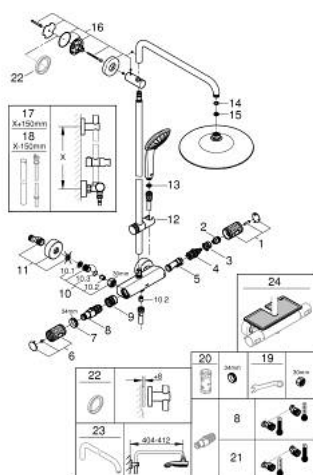

27 296 003 EUPHORIA SYSTEM 260 SHOWER SYSTEM WITH THERMOSTATIC MIXER FOR WALL MOUNTING

REZERVES DAĻAS, janvāris 2020 – tagad

- 1: Shut-off handle (Rezerves daļas Nr. 49162000)
- 2: Stop ring (Rezerves daļas Nr. 47986000)
- 3: Stop ring (Rezerves daļas Nr. 47965000)
- 4: Aquadimmer (Rezerves daļas Nr. 47364000)
- 5: Water flow (Rezerves daļas Nr. 47887000)
- 6: Shut-off handle (Rezerves daļas Nr. 49160000)
- 7: Fitting ring (Rezerves daļas Nr. 47743000)
- 8: Thermostatic compact cartridge 1/2" (Rezerves daļas Nr. 47439000)
- 9: Race (Rezerves daļas Nr. 47975000)
- 10: Non-return valve (Rezerves daļas Nr. 47189000)
- 10.1: Dirt strainer (Rezerves daļas Nr. 0726400M)
- 10.2: Non-return valve (Rezerves daļas Nr. 08565000)
- 10.3: O-ring $\varnothing 17 \times \varnothing 2$ (Rezerves daļas Nr. 0305500M)
- 11: S-union (Rezerves daļas Nr. 12662000)
- 12: Glide element (Rezerves daļas Nr. 48424000)
- 13: Dirt strainer (Rezerves daļas Nr. 0700200M)
- 14: Fibre seal $\varnothing 18,5 \times \varnothing 12 \times 2$ (Rezerves daļas Nr. 0138900M)
- 15: Dirt strainer (Rezerves daļas Nr. 48007000)
- 16: Shower bar holder (Rezerves daļas Nr. 48279000)
- 17: Shower system pipe for retrofitting (Rezerves daļas Nr. 48514000)*
- 18: Shower system pipe for retrofitting (Rezerves daļas Nr. 48515000)*
- 19: Special spanner (Rezerves daļas Nr. 19377000)*
- 20: Socket spanner (Rezerves daļas Nr. 19332000)*
- 21: GROHE TurboStat cartridge 1/2" (Rezerves daļas Nr. 47175000)*
- 22: Compensation disc (Rezerves daļas Nr. 27180000)*
- 23: Shower arm for shower systems (Rezerves daļas Nr. 14047000)*
- 24: GROHE EasyReach tray (Rezerves daļas Nr. 26362LN1)*

* Izvēles aksesuāri