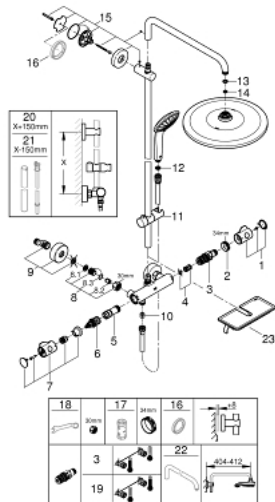

26 849 000 EUPHORIA SYSTEM 310 SHOWER SYSTEM WITH THERMOSTAT FOR WALL MOUNTING

REZERVES DAĻAS, jūlijs 2021 – tagad

1. 1: Temperature control handle (Rezerves daļas Nr. 47981000)
2. 2: Fitting ring (Rezerves daļas Nr. 47743000)
3. 3: Thermostatic compact cartridge 1/2" (Rezerves daļas Nr. 47439000)
4. 4: Buffer (Rezerves daļas Nr. 47398000)
5. 5: Water flow (Rezerves daļas Nr. 47751000)
6. 6: Aquadimmer (Rezerves daļas Nr. 12433000)
7. 7: Shut-off handle Aquadimmer (Rezerves daļas Nr. 49056000)
8. 8: Non-return valve (Rezerves daļas Nr. 47189000)
- 8.1: Dirt strainer (Rezerves daļas Nr. 0726400M)
- 8.2: Non-return valve (Rezerves daļas Nr. 08565000)
- 8.3: O-ring $\varnothing 17 \times \varnothing 2$ (Rezerves daļas Nr. 0305500M)
12. 9: S-union (Rezerves daļas Nr. 12662000)
13. 10: Non-return valve (Rezerves daļas Nr. 08565000)
14. 11: Glide element (Rezerves daļas Nr. 12140000)
15. 12: Dirt strainer (Rezerves daļas Nr. 0700200M)
16. 13: Fibre seal $\varnothing 18,5 \times \varnothing 12 \times 2$ (Rezerves daļas Nr. 0138900M)
17. 14: Dirt strainer (Rezerves daļas Nr. 48007000)
18. 15: Shower bar holder (Rezerves daļas Nr. 48279000)
19. 16: Compensation disc (Rezerves daļas Nr. 27180000)*
20. 17: Socket spanner (Rezerves daļas Nr. 19332000)*
21. 18: Special spanner (Rezerves daļas Nr. 19377000)*
22. 19: GROHE TurboStat cartridge 1/2" (Rezerves daļas Nr. 47175000)*
23. 20: Shower system pipe for retrofitting (Rezerves daļas Nr. 48514000)*
24. 21: Shower system pipe for retrofitting (Rezerves daļas Nr. 48515000)*
25. 22: Shower arm for shower systems (Rezerves daļas Nr. 14047000)*
26. 23: GROHE EasyReach tray (Rezerves daļas Nr. 26362LN1)*

* Izvēles aksesuāri