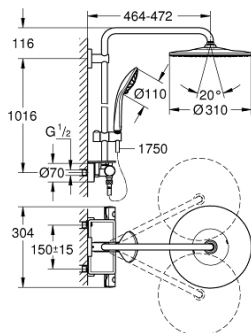

### PRODUKTA APRAKSTS

- Krāsa: chrome
- consisting of:
  - horizontal swivable 450 mm shower arm
  - exposed thermostat with Aquadimmer function
  - allows change between:
    - head shower Rainshower Mono 310 (26 562)
    - spray pattern: GROHE PureRain
    - maximum flow rate (at 3 bar): 9.5 l/min
  - with ball joint
  - rotation angle  $\pm 15^\circ$
  - hand shower Euphoria 110 Massage (27 239 000)
  - spray patterns: Rain, SmartRain, Massage
  - maximum flow rate (at 3 bar): 8 l/min
  - adjustable in height with gliding element
  - shower hose Silverflex 1750 mm 1/2" x 1/2" (28 388)
  - maximum flow rate system (at 3 bar): 9.5 l/min
  - GROHE EcoJoy - less water, perfect flow
  - GROHE EasyReach tray
  - GROHE TurboStat - compact cartridge with wax thermoelement
  - GROHE SafeStop - safety button at 38°C
  - GROHE SafeStop Plus - optional temperature limiter at 43°C included
  - GROHE DreamSpray - perfect spray pattern
  - GROHE LongLife finish
  - GROHE SprayDimmer - stepless flow rate adjustment
  - GROHE SpeedClean - effortless limescale removal
  - Inner WaterGuide - inner insulation for surface protection
  - TwistStop - to prevent hose from twisting
- suitable for instantaneous heaters from 18 kW/h
- minimum flow rate 5 l/min.
- professional edition