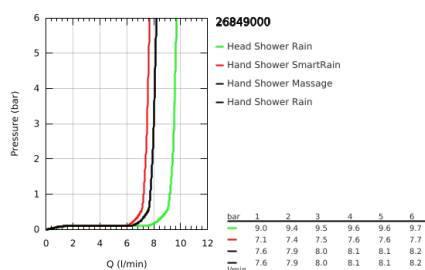

### PRODUKTA APRAKSTS

- Krāsa: chrome
- consisting of:
  - horizontal swivable 450 mm shower arm
  - exposed thermostat with Aquadimmer function
  - allows change between:
    - head shower Rainshower Mono 310 (26 562)
    - spray pattern: GROHE PureRain
    - maximum flow rate (at 3 bar): 9.5 l/min
  - with ball joint
  - rotation angle  $\pm 15^\circ$
  - hand shower Euphoria 110 Massage (27 239 000)
  - spray patterns: Rain, SmartRain, Massage
  - maximum flow rate (at 3 bar): 8 l/min
  - adjustable in height with gliding element
  - shower hose Silverflex 1750 mm 1/2" x 1/2" (28 388)
  - maximum flow rate system (at 3 bar): 9.5 l/min
  - GROHE EcoJoy - less water, perfect flow
  - GROHE EasyReach tray
  - GROHE TurboStat - compact cartridge with wax thermoelement
  - GROHE SafeStop - safety button at 38°C
  - GROHE SafeStop Plus - optional temperature limiter at 43°C included
  - GROHE DreamSpray - perfect spray pattern
  - GROHE LongLife finish
  - GROHE SprayDimmer - stepless flow rate adjustment
  - GROHE SpeedClean - effortless limescale removal
  - Inner WaterGuide - inner insulation for surface protection
  - TwistStop - to prevent hose from twisting
- suitable for instantaneous heaters from 18 kW/h
- minimum flow rate 5 l/min.
- professional edition