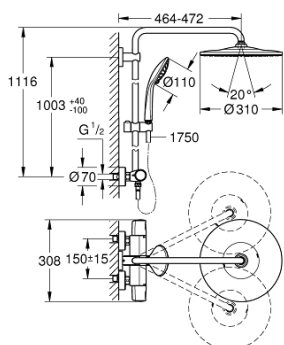

### PRODUKTA APRAKSTS

- Krāsa: chrome
- consisting of:
  - horizontal swivable 450 mm shower arm
  - exposed thermostat with Aquadimmer function
  - allows change between:
    - head shower Rainshower Mono 310 (26 562)
    - spray pattern: GROHE PureRain
    - maximum flow rate (at 3 bar): 8 l/min
  - with ball joint
  - rotation angle  $\pm 15^\circ$
  - hand shower Euphoria 110 Massage (27 239 000)
  - spray patterns: Rain, Massage, SmartRain
  - maximum flow rate (at 3 bar): 8 l/min
  - adjustable in height with gliding element
  - shower hose Silverflex 1750 mm 1/2" x 1/2" (28 388)
  - maximum flow rate system (at 3 bar): 8 l/min
  - minimum flow rate 5 l/min.
  - GROHE TurboStat - compact cartridge with wax thermoelement
  - GROHE SafeStop - safety button at 38°C
  - GROHE SafeStop Plus - optional temperature limiter at 43°C included
  - GROHE CoolTouch - no risk of scalding
  - GROHE MetalGrip ergonomically shaped metal handles
  - GROHE DreamSpray - perfect spray pattern
  - GROHE LongLife finish
  - GROHE SprayDimmer - stepless flow rate adjustment
  - GROHE EcoJoy - less water, perfect flow
  - Flexible Installation - 1 adjustable bracket for existing drill holes
  - Inner WaterGuide - inner insulation for surface protection
  - GROHE SpeedClean - effortless limescale removal
  - TwistStop - to prevent hose from twisting
  - suitable for instantaneous heaters from 18 kW/h
  - optional upgrade: GROHE EasyReach tray (26 362)
  - professional edition