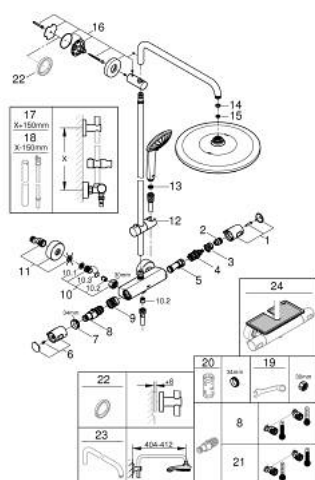

26 723 000 EUPHORIA SYSTEM 310 SHOWER SYSTEM WITH THERMOSTATIC MIXER FOR WALL MOUNTING

REZERVES DAĻAS, janvāris 2020 – tagad

- 1: Shut-off handle (Rezerves daļas Nr. 47991000)
- 2: Stop ring (Rezerves daļas Nr. 47986000)
- 3: Stop ring (Rezerves daļas Nr. 47965000)
- 4: Aquadimmer (Rezerves daļas Nr. 47364000)
- 5: Water flow (Rezerves daļas Nr. 47887000)
- 6: Handle (Rezerves daļas Nr. 47992000)
- 7: Fitting ring (Rezerves daļas Nr. 47743000)
- 8: Thermostatic compact cartridge 1/2" (Rezerves daļas Nr. 47439000)
- 9: Race (Rezerves daļas Nr. 47975000)
- 10: Non-return valve (Rezerves daļas Nr. 47189000)
- 10.1: Dirt strainer (Rezerves daļas Nr. 0726400M)
- 10.2: Non-return valve (Rezerves daļas Nr. 08565000)
- 10.3: O-ring $\varnothing 17 \times \varnothing 2$ (Rezerves daļas Nr. 0305500M)
- 11: S-union (Rezerves daļas Nr. 12662000)
- 12: Glide element (Rezerves daļas Nr. 12140000)
- 13: Dirt strainer (Rezerves daļas Nr. 0700200M)
- 14: Fibre seal $\varnothing 18,5 \times \varnothing 12 \times 2$ (Rezerves daļas Nr. 0138900M)
- 15: Dirt strainer (Rezerves daļas Nr. 48007000)
- 16: Shower bar holder (Rezerves daļas Nr. 48279000)
- 17: Shower system pipe for retrofitting (Rezerves daļas Nr. 48514000)*
- 18: Shower system pipe for retrofitting (Rezerves daļas Nr. 48515000)*
- 19: Special spanner (Rezerves daļas Nr. 19377000)*
- 20: Socket spanner (Rezerves daļas Nr. 19332000)*
- 21: GROHE TurboStat cartridge 1/2" (Rezerves daļas Nr. 47175000)*
- 22: Compensation disc (Rezerves daļas Nr. 27180000)*
- 23: Shower arm for shower systems (Rezerves daļas Nr. 14047000)*
- 24: GROHE EasyReach tray (Rezerves daļas Nr. 26362LN1)*

* Izvēles aksesuāri