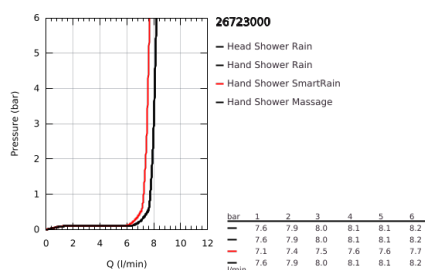

## 26 723 000 EUPHORIA SYSTEM 310 SHOWER SYSTEM WITH THERMOSTATIC MIXER FOR WALL MOUNTING

### PRODUKTA APRAKSTS

- Krāsa: chrome
- consisting of:
  - horizontal swivable 450 mm shower arm
  - exposed thermostat with Aquadimmer function
  - allows change between:
    - head shower Rainshower Mono 310 (26 562)
    - spray pattern: GROHE PureRain
    - maximum flow rate (at 3 bar): 8 l/min
  - with ball joint
  - rotation angle  $\pm 15^\circ$
  - hand shower Euphoria 110 Massage (27 239 000)
  - spray patterns: Rain, Massage, SmartRain
  - maximum flow rate (at 3 bar): 8 l/min
  - adjustable in height with gliding element
  - shower hose Silverflex 1750 mm 1/2" x 1/2" (28 388)
  - maximum flow rate system (at 3 bar): 8 l/min
  - minimum flow rate 5 l/min.
  - GROHE TurboStat - compact cartridge with wax thermoelement
  - GROHE SafeStop - safety button at 38°C
  - GROHE SafeStop Plus - optional temperature limiter at 43°C included
  - GROHE CoolTouch - no risk of scalding
  - GROHE MetalGrip ergonomically shaped metal handles
  - GROHE DreamSpray - perfect spray pattern
  - GROHE LongLife finish
  - GROHE SprayDimmer - stepless flow rate adjustment
  - GROHE EcoJoy - less water, perfect flow
  - Flexible Installation - 1 adjustable bracket for existing drill holes
  - Inner WaterGuide - inner insulation for surface protection
  - GROHE SpeedClean - effortless limescale removal
  - TwistStop - to prevent hose from twisting
  - suitable for instantaneous heaters from 18 kW/h
  - optional upgrade: GROHE EasyReach tray (26 362)
  - professional edition