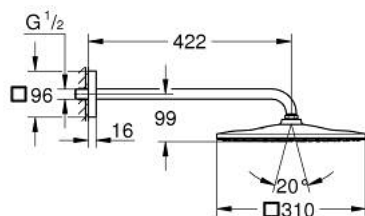

26 564 DL0 RAINSHOWER MONO 310 CUBE HEAD SHOWER SET 422 MM, 1 SPRAY

PRODUKTA APRAKSTS

- Krāsa: brushed warm sunset
- consisting of:
 - head shower Rainshower 310
 - spray pattern: GROHE PureRain
 - maximum flow rate (at 3 bar): 7.5 l/min
 - shower arm 422 mm
- GROHE EcoJoy - less water, perfect flow
- GROHE DreamSpray - perfect spray pattern
- GROHE LongLife finish
- GROHE SpeedClean - effortless limescale removal
- Inner WaterGuide - inner insulation for surface protection
- suitable for instantaneous heater

26 564 DL0 RAINSHOWER MONO 310 CUBE HEAD SHOWER SET 422 MM, 1 SPRAY

REZERVES DAĻAS, septembris 2018 – tagad

1: Fibre seal Ø 18,5 x Ø 12 x 2 (Rezerves daļas Nr. 0138900M)

2: Dirt strainer (Rezerves daļas Nr. 48007000)