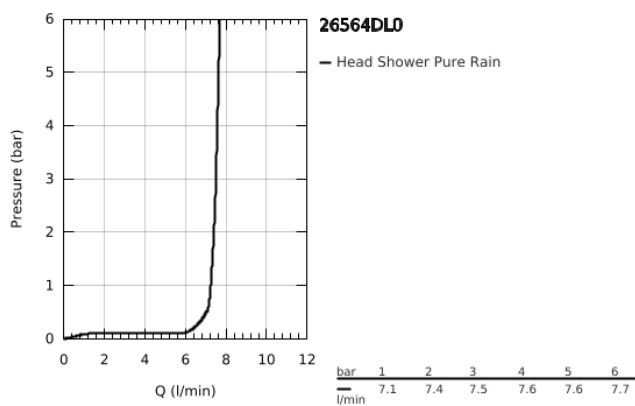

26 564 DL0 RAINSHOWER MONO 310 CUBE HEAD SHOWER SET 422 MM, 1 SPRAY

PRODUKTA APRAKSTS

- Krāsa: brushed warm sunset
- consisting of:
 - head shower Rainshower 310
 - spray pattern: GROHE PureRain
 - maximum flow rate (at 3 bar): 7.5 l/min
 - shower arm 422 mm
- GROHE EcoJoy - less water, perfect flow
- GROHE DreamSpray - perfect spray pattern
- GROHE LongLife finish
- GROHE SpeedClean - effortless limescale removal
- Inner WaterGuide - inner insulation for surface protection
- suitable for instantaneous heater

26 564 DL0 RAINSHOWER MONO 310 CUBE HEAD SHOWER SET 422 MM, 1 SPRAY

REZERVES DAĻAS, septembris 2018 – tagad

1: Fibre seal Ø 18,5 x Ø 12 x 2 (Rezerves daļas Nr. 0138900M)

2: Dirt strainer (Rezerves daļas Nr. 48007000)