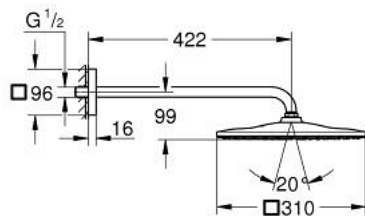

## 26 564 000 RAINSHOWER MONO 310 CUBE HEAD SHOWER SET 422 MM, 1 SPRAY

### PRODUKTA APRAKSTS

- Krāsa: chrome
- consisting of:
  - head shower Rainshower 310
  - spray pattern: GROHE PureRain
  - maximum flow rate (at 3 bar): 7.5 l/min
  - shower arm 422 mm (26 145)
  - GROHE EcoJoy - less water, perfect flow
  - GROHE DreamSpray - perfect spray pattern
  - GROHE LongLife finish
  - GROHE SpeedClean - effortless limescale removal
  - Inner WaterGuide - inner insulation for surface protection
  - suitable for instantaneous heater

26 564 000 **RAINSHOWER MONO 310 CUBE HEAD SHOWER SET 422 MM, 1 SPRAY**

**REZERVES DAĻAS**, janvāris 2018 – tagad

1: Fibre seal Ø 18,5 x Ø 12 x 2 (Rezerves daļas Nr. 0138900M)

2: Dirt strainer (Rezerves daļas Nr. 48007000)