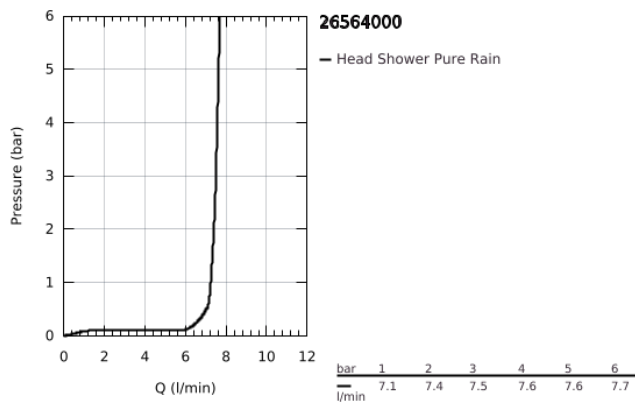

## 26 564 000 RAINSHOWER MONO 310 CUBE HEAD SHOWER SET 422 MM, 1 SPRAY

### PRODUKTA APRAKSTS

- Krāsa: chrome
- consisting of:
  - head shower Rainshower 310
  - spray pattern: GROHE PureRain
  - maximum flow rate (at 3 bar): 7.5 l/min
  - shower arm 422 mm (26 145)
  - GROHE EcoJoy - less water, perfect flow
  - GROHE DreamSpray - perfect spray pattern
  - GROHE LongLife finish
  - GROHE SpeedClean - effortless limescale removal
  - Inner WaterGuide - inner insulation for surface protection
  - suitable for instantaneous heater

26 564 000 **RAINSHOWER MONO 310 CUBE HEAD SHOWER SET 422 MM, 1 SPRAY**

**REZERVES DAĻAS**, janvāris 2018 – tagad

1: Fibre seal Ø 18,5 x Ø 12 x 2 (Rezerves daļas Nr. 0138900M)

2: Dirt strainer (Rezerves daļas Nr. 48007000)