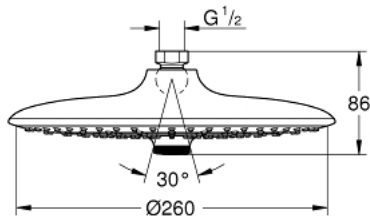

## 26 457 000 EUPHORIA 260 HEAD SHOWER 3 SPRAYS

### PRODUKTA APRAKSTS

- Krāsa: chrome
- spray patterns: Rain, SmartRain, Jet
- maximum flow rate (at 3 bar): 7.5 l/min
- Ø 260 mm
- ball joint ± 15° rotatable
- connection thread 1/2"
- GROHE EcoJoy - less water, perfect flow
- GROHE DreamSpray - perfect spray pattern
- GROHE LongLife finish
- GROHE SpeedClean - effortless limescale removal
- Inner WaterGuide - inner insulation for surface protection
- suitable for instantaneous heater

## 26 457 000 EUPHORIA 260 HEAD SHOWER 3 SPRAYS

REZERVES DAĻAS, oktobris 2016 – tagad

1: Fibre seal Ø 18,5 x Ø 12 x 2 (Rezerves daļas Nr. 0138900M)

2: Dirt strainer (Rezerves daļas Nr. 48007000)