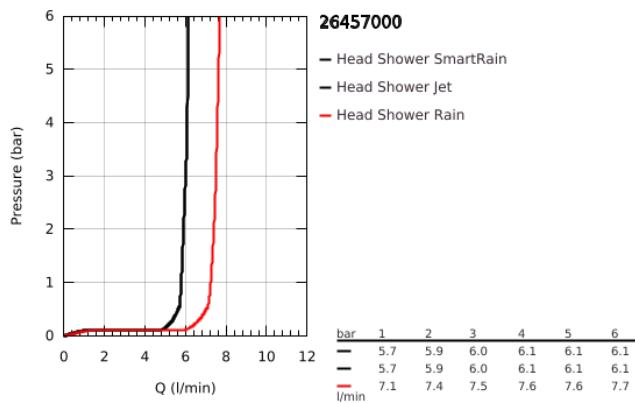

## 26 457 000 EUPHORIA 260 HEAD SHOWER 3 SPRAYS

### PRODUKTA APRAKSTS

- Krāsa: chrome
- spray patterns: Rain, SmartRain, Jet
- maximum flow rate (at 3 bar): 7.5 l/min
- Ø 260 mm
- ball joint ± 15° rotatable
- connection thread 1/2"
- GROHE EcoJoy - less water, perfect flow
- GROHE DreamSpray - perfect spray pattern
- GROHE LongLife finish
- GROHE SpeedClean - effortless limescale removal
- Inner WaterGuide - inner insulation for surface protection
- suitable for instantaneous heater

## 26 457 000 EUPHORIA 260 HEAD SHOWER 3 SPRAYS

REZERVES DAĻAS, oktobris 2016 – tagad

1: Fibre seal Ø 18,5 x Ø 12 x 2 (Rezerves daļas Nr. 0138900M)

2: Dirt strainer (Rezerves daļas Nr. 48007000)