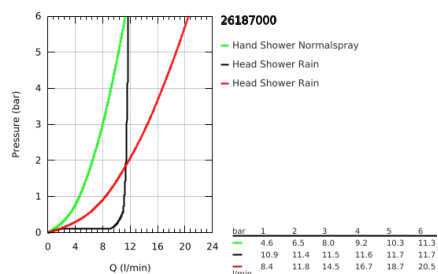

## 26 187 000 EUPHORIA SYSTEM 230 SHOWER SYSTEM WITH THERMOSTAT FOR WALL MOUNTING

### PRODUKTA APRAKSTS

- Krāsa: chrome
- consisting of:
  - horizontal swivable 450 mm shower arm
  - exposed thermostat with Aquadimmer function
  - allows change between:
    - head shower 230 (27 479 000)
    - material: metal
    - spray pattern: Rain
    - maximum flow rate (at 3 bar): 11.5 l/min
  - with ball joint
  - rotation angle  $\pm 15^\circ$
  - hand shower Euphoria Cube Stick (27 698 000)
  - maximum flow rate (at 3 bar): 12.5 l/min
  - adjustable in height with gliding element (12 140 000)
  - shower hose Silverflex 1750 mm 1/2" x 1/2" (28 388)
  - maximum flow rate system (at 3 bar): 12.5 l/min
  - GROHE TurboStat - compact cartridge with wax thermoelement
  - GROHE SafeStop - safety button at 38°C
  - GROHE SafeStop Plus - optional temperature limiter at 43°C included
  - GROHE DreamSpray - perfect spray pattern
  - GROHE LongLife finish
  - GROHE SpeedClean - effortless limescale removal
  - TwistStop - to prevent hose from twisting
  - GROHE MetalGrip ergonomically shaped metal handles
  - suitable for instantaneous heaters from 18 kW/h
  - minimum flow rate 5 l/min.
  - optional upgrade: GROHE EasyReach tray (26 362)