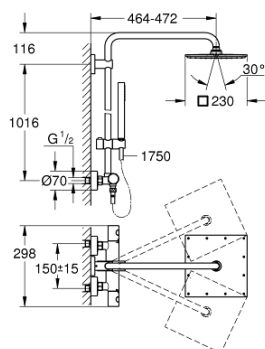

## 26 187 000 EUPHORIA SYSTEM 230 SHOWER SYSTEM WITH THERMOSTAT FOR WALL MOUNTING

### PRODUKTA APRAKSTS

- Krāsa: chrome
- consisting of:
  - horizontal swivable 450 mm shower arm
  - exposed thermostat with Aquadimmer function
  - allows change between:
    - head shower 230 (27 479 000)
    - material: metal
    - spray pattern: Rain
    - maximum flow rate (at 3 bar): 11.5 l/min
  - with ball joint
  - rotation angle  $\pm 15^\circ$
  - hand shower Euphoria Cube Stick (27 698 000)
  - maximum flow rate (at 3 bar): 12.5 l/min
  - adjustable in height with gliding element (12 140 000)
  - shower hose Silverflex 1750 mm 1/2" x 1/2" (28 388)
  - maximum flow rate system (at 3 bar): 12.5 l/min
  - GROHE TurboStat - compact cartridge with wax thermoelement
  - GROHE SafeStop - safety button at 38°C
  - GROHE SafeStop Plus - optional temperature limiter at 43°C included
  - GROHE DreamSpray - perfect spray pattern
  - GROHE LongLife finish
  - GROHE SpeedClean - effortless limescale removal
  - TwistStop - to prevent hose from twisting
  - GROHE MetalGrip ergonomically shaped metal handles
  - suitable for instantaneous heaters from 18 kW/h
  - minimum flow rate 5 l/min.
  - optional upgrade: GROHE EasyReach tray (26 362)