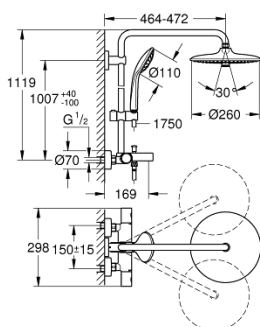

26 114 002 EUPHORIA SYSTEM 260 SHOWER SYSTEM WITH BATH THERMOSTAT FOR WALL MOUNTING

PRODUKTA APRAKSTS (1/2)

- Krāsa: chrome
- with short shower rail for installation in showers
- consisting of:
 - horizontal swivable 450 mm shower arm
 - exposed thermostat with Aquadimmer function
- allows change between:
 - head shower Euphoria 260 (26 455)
 - spray patterns: Rain, SmartRain, Jet
 - maximum flow rate (at 3 bar): 12.5 l/min
- with ball joint
- rotation angle $\pm 15^\circ$
- bath inlet
- separate diverter for hand shower
- hand shower Euphoria 110 Massage (27 221 000)
 - spray patterns: Rain, Massage, SmartRain
 - maximum flow rate (at 3 bar): 16 l/min
 - adjustable in height with gliding element
- shower hose Silverflex 1750 mm 1/2" x 1/2" (28 388)
 - maximum flow rate system (at 3 bar): 16 l/min (without bath inlet)
- distance between thermostat and upper bracket: 1007 mm
- GROHE TurboStat - compact cartridge with wax thermoelement
- GROHE SafeStop - safety button at 38°C
- GROHE SafeStop Plus - optional temperature limiter at 43°C included
- GROHE DreamSpray - perfect spray pattern
- GROHE LongLife finish
- GROHE SprayDimmer - stepless flow rate adjustment
- GROHE EcoJoy - less water, perfect flow
- Flexible Installation - 1 adjustable bracket for existing drill holes
- Inner WaterGuide - inner insulation for surface protection
- GROHE SpeedClean - effortless limescale removal
- TwistStop - to prevent hose from twisting
- suitable for instantaneous heaters from 18 kW/h
- minimum flow rate 5 l/min.

Pure Freude
an Wasser

26 114 002 **EUPHORIA SYSTEM 260 SHOWER SYSTEM WITH BATH THERMOSTAT FOR WALL MOUNTING**

PRODUKTA APRAKSTS (2/2)

- professional edition