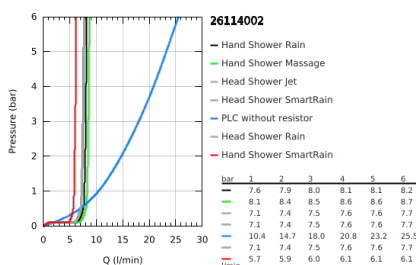

26 114 002 EUPHORIA SYSTEM 260 SHOWER SYSTEM WITH BATH THERMOSTAT FOR WALL MOUNTING

PRODUKTA APRAKSTS (1/2)

- Krāsa: chrome
- with short shower rail for installation in showers
- consisting of:
 - horizontal swivable 450 mm shower arm
 - exposed thermostat with Aquadimmer function
- allows change between:
 - head shower Euphoria 260 (26 455)
 - spray patterns: Rain, SmartRain, Jet
 - maximum flow rate (at 3 bar): 12.5 l/min
- with ball joint
- rotation angle $\pm 15^\circ$
- bath inlet
- separate diverter for hand shower
- hand shower Euphoria 110 Massage (27 221 000)
 - spray patterns: Rain, Massage, SmartRain
 - maximum flow rate (at 3 bar): 16 l/min
 - adjustable in height with gliding element
- shower hose Silverflex 1750 mm 1/2" x 1/2" (28 388)
 - maximum flow rate system (at 3 bar): 16 l/min (without bath inlet)
- distance between thermostat and upper bracket: 1007 mm
- GROHE TurboStat - compact cartridge with wax thermoelement
- GROHE SafeStop - safety button at 38°C
- GROHE SafeStop Plus - optional temperature limiter at 43°C included
- GROHE DreamSpray - perfect spray pattern
- GROHE LongLife finish
- GROHE SprayDimmer - stepless flow rate adjustment
- GROHE EcoJoy - less water, perfect flow
- Flexible Installation - 1 adjustable bracket for existing drill holes
- Inner WaterGuide - inner insulation for surface protection
- GROHE SpeedClean - effortless limescale removal
- TwistStop - to prevent hose from twisting
- suitable for instantaneous heaters from 18 kW/h
- minimum flow rate 5 l/min.