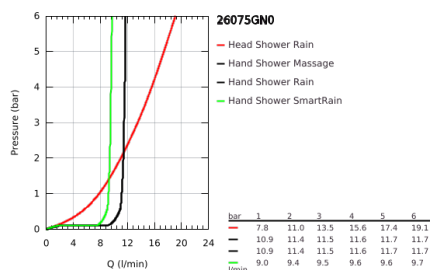

26 075 GN0 EUPHORIA SYSTEM 310 SHOWER SYSTEM WITH THERMOSTATIC MIXER FOR WALL MOUNTING

PRODUKTA APRAKSTS

- Krāsa: brushed cool sunrise
- consisting of:
 - horizontal swivable 450 mm shower arm
 - exposed thermostat with Aquadimmer function
 - allows change between:
 - Rainshower Cosmopolitan 310 metal head shower
 - maximum flow rate (at 3 bar): 13.5 l/min
 - with ball joint
 - rotation angle $\pm 15^\circ$
 - hand shower Euphoria 110 Massage
 - spray patterns: Rain, Massage, SmartRain
 - maximum flow rate (at 3 bar): 11.5 l/min
 - adjustable in height with gliding element
 - shower hose Silverflex 1750 mm 1/2" x 1/2" (28 388)
 - maximum flow rate system (at 3 bar): 13.5 l/min
 - minimum flow rate 5 l/min.
 - GROHE TurboStat - compact cartridge with wax thermoelement
 - GROHE SafeStop - safety button at 38°C
 - GROHE SafeStop Plus - optional temperature limiter at 43°C included
 - GROHE MetalGrip ergonomically shaped metal handles
 - GROHE DreamSpray - perfect spray pattern
 - GROHE LongLife finish
 - GROHE SprayDimmer - stepless flow rate adjustment
 - GROHE SpeedClean - effortless limescale removal
 - TwistStop - to prevent hose from twisting
 - suitable for instantaneous heaters from 18 kW/h
 - optional upgrade: GROHE EasyReach tray (26 362)