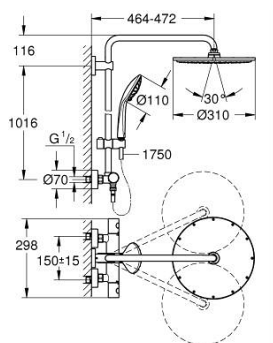

## 26 075 GL0 EUPHORIA SYSTEM 310 SHOWER SYSTEM WITH THERMOSTATIC MIXER FOR WALL MOUNTING

### PRODUKTA APRAKSTS

- Krāsa: cool sunrise
- consisting of:
  - horizontal swivable 450 mm shower arm
  - exposed thermostat with Aquadimmer function
  - allows change between:
    - Rainshower Cosmopolitan 310 metal head shower
    - maximum flow rate (at 3 bar): 13.5 l/min
    - with ball joint
    - rotation angle  $\pm 15^\circ$
    - hand shower Euphoria 110 Massage
    - spray patterns: Rain, Massage, SmartRain
    - maximum flow rate (at 3 bar): 11.5 l/min
    - adjustable in height with gliding element
    - shower hose Silverflex 1750 mm 1/2" x 1/2" (28 388)
    - maximum flow rate system (at 3 bar): 13.5 l/min
    - minimum flow rate 5 l/min.
  - GROHE TurboStat - compact cartridge with wax thermoelement
  - GROHE SafeStop - safety button at 38°C
  - GROHE SafeStop Plus - optional temperature limiter at 43°C included
  - GROHE MetalGrip ergonomically shaped metal handles
  - GROHE DreamSpray - perfect spray pattern
  - GROHE LongLife finish
  - GROHE SprayDimmer - stepless flow rate adjustment
  - GROHE SpeedClean - effortless limescale removal
  - TwistStop - to prevent hose from twisting
  - suitable for instantaneous heaters from 18 kW/h
  - optional upgrade: GROHE EasyReach tray (26 362)