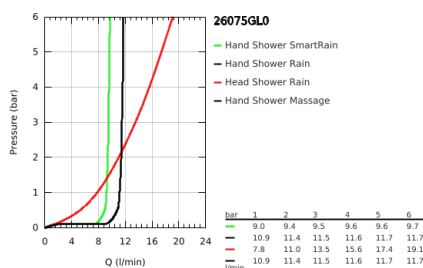

## 26 075 GL0 EUPHORIA SYSTEM 310 SHOWER SYSTEM WITH THERMOSTATIC MIXER FOR WALL MOUNTING

### PRODUKTA APRAKSTS

- Krāsa: cool sunrise
- consisting of:
  - horizontal swivable 450 mm shower arm
  - exposed thermostat with Aquadimmer function
  - allows change between:
    - Rainshower Cosmopolitan 310 metal head shower
    - maximum flow rate (at 3 bar): 13.5 l/min
    - with ball joint
    - rotation angle  $\pm 15^\circ$
    - hand shower Euphoria 110 Massage
    - spray patterns: Rain, Massage, SmartRain
    - maximum flow rate (at 3 bar): 11.5 l/min
    - adjustable in height with gliding element
    - shower hose Silverflex 1750 mm 1/2" x 1/2" (28 388)
    - maximum flow rate system (at 3 bar): 13.5 l/min
    - minimum flow rate 5 l/min.
  - GROHE TurboStat - compact cartridge with wax thermoelement
  - GROHE SafeStop - safety button at 38°C
  - GROHE SafeStop Plus - optional temperature limiter at 43°C included
  - GROHE MetalGrip ergonomically shaped metal handles
  - GROHE DreamSpray - perfect spray pattern
  - GROHE LongLife finish
  - GROHE SprayDimmer - stepless flow rate adjustment
  - GROHE SpeedClean - effortless limescale removal
  - TwistStop - to prevent hose from twisting
  - suitable for instantaneous heaters from 18 kW/h
  - optional upgrade: GROHE EasyReach tray (26 362)