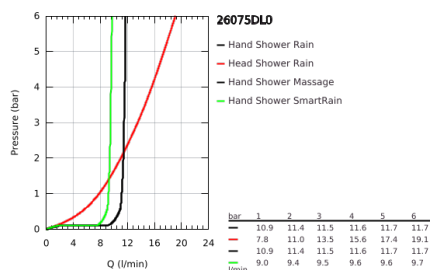

## 26 075 DL0 EUPHORIA SYSTEM 310 SHOWER SYSTEM WITH THERMOSTATIC MIXER FOR WALL MOUNTING

### PRODUKTA APRAKSTS

- Krāsa: brushed warm sunset
- consisting of:
  - horizontal swivable 450 mm shower arm
  - exposed thermostat with Aquadimmer function
  - allows change between:
    - Rainshower Cosmopolitan 310 metal head shower
    - maximum flow rate (at 3 bar): 13.5 l/min
    - with ball joint
    - rotation angle  $\pm 15^\circ$
    - hand shower Euphoria 110 Massage
    - spray patterns: Rain, Massage, SmartRain
    - maximum flow rate (at 3 bar): 11.5 l/min
    - adjustable in height with gliding element
    - shower hose Silverflex 1750 mm 1/2" x 1/2" (28 388)
    - maximum flow rate system (at 3 bar): 13.5 l/min
    - minimum flow rate 5 l/min.
  - GROHE TurboStat - compact cartridge with wax thermoelement
  - GROHE SafeStop - safety button at 38°C
  - GROHE SafeStop Plus - optional temperature limiter at 43°C included
  - GROHE MetalGrip ergonomically shaped metal handles
  - GROHE DreamSpray - perfect spray pattern
  - GROHE LongLife finish
  - GROHE SprayDimmer - stepless flow rate adjustment
  - GROHE SpeedClean - effortless limescale removal
  - TwistStop - to prevent hose from twisting
  - suitable for instantaneous heaters from 18 kW/h
  - optional upgrade: GROHE EasyReach tray (26 362)