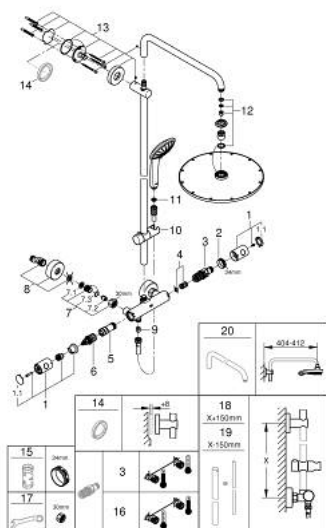

26 075 DC0 EUPHORIA SYSTEM 310 SHOWER SYSTEM WITH THERMOSTATIC MIXER FOR WALL MOUNTING

REZERVES DAĻAS, jūlijs 2017 – tagad

- 1: Metal handle 1/2" (Rezerves daļas Nr. 47984DC0)
- 1.1: Cover cap (Rezerves daļas Nr. 64585DCM)
- 2: Fitting ring (Rezerves daļas Nr. 47743000)
- 3: Thermostatic compact cartridge 1/2" (Rezerves daļas Nr. 47439000)
- 4: Buffer (Rezerves daļas Nr. 47398000)
- 5: Water flow (Rezerves daļas Nr. 47751000)
- 6: Aquadimmer (Rezerves daļas Nr. 12433000)
- 7: Non-return valve (Rezerves daļas Nr. 47189DC0)
- 7.1: Dirt strainer (Rezerves daļas Nr. 0726400M)
- 7.2: Non-return valve (Rezerves daļas Nr. 08565000)
- 7.3: O-ring $\varnothing 17 \times \varnothing 2$ (Rezerves daļas Nr. 0305500M)
- 8: S-union (Rezerves daļas Nr. 12662DC0)
- 9: Non-return valve (Rezerves daļas Nr. 08565000)
- 10: Glide element (Rezerves daļas Nr. 12140DC0)
- 11: Dirt strainer (Rezerves daļas Nr. 0700200M)
- 12: Spare part set (Rezerves daļas Nr. 45933000)
- 13: Shower bar holder (Rezerves daļas Nr. 48279DC0)
- 15: Socket spanner (Rezerves daļas Nr. 19332000)*
- 16: GROHE TurboStat cartridge 1/2" (Rezerves daļas Nr. 47175000)*
- 17: Special spanner (Rezerves daļas Nr. 19377000)*

* Izvēles aksesuāri