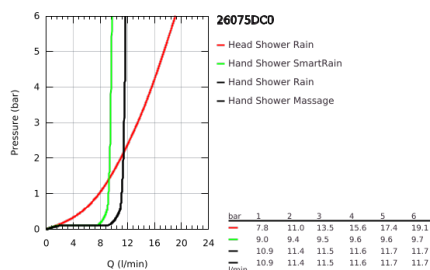

## 26 075 DC0 EUPHORIA SYSTEM 310 SHOWER SYSTEM WITH THERMOSTATIC MIXER FOR WALL MOUNTING

### PRODUKTA APRAKSTS

- Krāsa: supersteel
- consisting of:
  - horizontal swivable 450 mm shower arm
  - exposed thermostat with Aquadimmer function
  - allows change between:
    - Rainshower Cosmopolitan 310 metal head shower
    - maximum flow rate (at 3 bar): 13.5 l/min
    - with ball joint
    - rotation angle  $\pm 15^\circ$
    - hand shower Euphoria 110 Massage
    - spray patterns: Rain, Massage, SmartRain
    - maximum flow rate (at 3 bar): 11.5 l/min
    - adjustable in height with gliding element
    - shower hose Silverflex 1750 mm 1/2" x 1/2" (28 388)
    - maximum flow rate system (at 3 bar): 13.5 l/min
    - minimum flow rate 5 l/min.
  - GROHE TurboStat - compact cartridge with wax thermoelement
  - GROHE SafeStop - safety button at 38°C
  - GROHE SafeStop Plus - optional temperature limiter at 43°C included
  - GROHE MetalGrip ergonomically shaped metal handles
  - GROHE DreamSpray - perfect spray pattern
  - GROHE LongLife finish
  - GROHE SprayDimmer - stepless flow rate adjustment
  - GROHE SpeedClean - effortless limescale removal
  - TwistStop - to prevent hose from twisting
  - suitable for instantaneous heaters from 18 kW/h
  - optional upgrade: GROHE EasyReach tray (26 362)