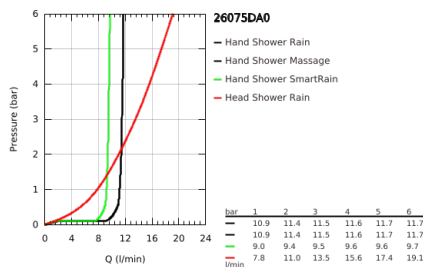

## 26 075 DA0 EUPHORIA SYSTEM 310 SHOWER SYSTEM WITH THERMOSTATIC MIXER FOR WALL MOUNTING

### PRODUKTA APRAKSTS

- Krāsa: warm sunset
- consisting of:
  - horizontal swivable 450 mm shower arm
  - exposed thermostat with Aquadimmer function
  - allows change between:
    - Rainshower Cosmopolitan 310 metal head shower
    - maximum flow rate (at 3 bar): 13.5 l/min
  - with ball joint
  - rotation angle  $\pm 15^\circ$
  - hand shower Euphoria 110 Massage
  - spray patterns: Rain, Massage, SmartRain
  - maximum flow rate (at 3 bar): 11.5 l/min
  - adjustable in height with gliding element
  - shower hose Silverflex 1750 mm 1/2" x 1/2" (28 388)
  - maximum flow rate system (at 3 bar): 13.5 l/min
  - minimum flow rate 5 l/min.
  - GROHE TurboStat - compact cartridge with wax thermoelement
  - GROHE SafeStop - safety button at 38°C
  - GROHE SafeStop Plus - optional temperature limiter at 43°C included
  - GROHE MetalGrip ergonomically shaped metal handles
  - GROHE DreamSpray - perfect spray pattern
  - GROHE LongLife finish
  - GROHE SprayDimmer - stepless flow rate adjustment
  - GROHE SpeedClean - effortless limescale removal
  - TwistStop - to prevent hose from twisting
  - suitable for instantaneous heaters from 18 kW/h
  - optional upgrade: GROHE EasyReach tray (26 362)