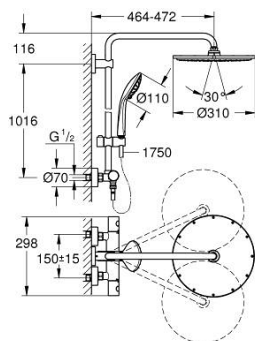

## 26 075 DA0 EUPHORIA SYSTEM 310 SHOWER SYSTEM WITH THERMOSTATIC MIXER FOR WALL MOUNTING

### PRODUKTA APRAKSTS

- Krāsa: warm sunset
- consisting of:
  - horizontal swivable 450 mm shower arm
  - exposed thermostat with Aquadimmer function
  - allows change between:
    - Rainshower Cosmopolitan 310 metal head shower
    - maximum flow rate (at 3 bar): 13.5 l/min
  - with ball joint
  - rotation angle  $\pm 15^\circ$
  - hand shower Euphoria 110 Massage
  - spray patterns: Rain, Massage, SmartRain
  - maximum flow rate (at 3 bar): 11.5 l/min
  - adjustable in height with gliding element
  - shower hose Silverflex 1750 mm 1/2" x 1/2" (28 388)
  - maximum flow rate system (at 3 bar): 13.5 l/min
  - minimum flow rate 5 l/min.
  - GROHE TurboStat - compact cartridge with wax thermoelement
  - GROHE SafeStop - safety button at 38°C
  - GROHE SafeStop Plus - optional temperature limiter at 43°C included
  - GROHE MetalGrip ergonomically shaped metal handles
  - GROHE DreamSpray - perfect spray pattern
  - GROHE LongLife finish
  - GROHE SprayDimmer - stepless flow rate adjustment
  - GROHE SpeedClean - effortless limescale removal
  - TwistStop - to prevent hose from twisting
  - suitable for instantaneous heaters from 18 kW/h
  - optional upgrade: GROHE EasyReach tray (26 362)