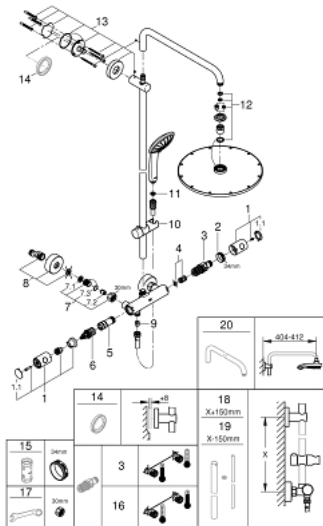

26 075 AL0 EUPHORIA SYSTEM 310 SHOWER SYSTEM WITH THERMOSTATIC MIXER FOR WALL MOUNTING

REZERVES DAĻAS, novembris 2016 – tagad

- 1: Metal handle 1/2" (Rezerves daļas Nr. 47984AL0)
- 1.1: Cover cap (Rezerves daļas Nr. 64585ALM)
- 2: Fitting ring (Rezerves daļas Nr. 47743000)
- 3: Thermostatic compact cartridge 1/2" (Rezerves daļas Nr. 47439000)
- 4: Buffer (Rezerves daļas Nr. 47398000)
- 5: Water flow (Rezerves daļas Nr. 47751000)
- 6: Aquadimmer (Rezerves daļas Nr. 12433000)
- 7: Non-return valve (Rezerves daļas Nr. 47189AL0)
- 7.1: Dirt strainer (Rezerves daļas Nr. 0726400M)
- 7.2: Non-return valve (Rezerves daļas Nr. 08565000)
- 7.3: O-ring $\varnothing 17 \times \varnothing 2$ (Rezerves daļas Nr. 0305500M)
- 8: S-union (Rezerves daļas Nr. 12662AL0)
- 9: Non-return valve (Rezerves daļas Nr. 08565000)
- 10: Glide element (Rezerves daļas Nr. 12140AL0)
- 11: Dirt strainer (Rezerves daļas Nr. 0700200M)
- 12: Spare part set (Rezerves daļas Nr. 45933000)
- 13: Shower bar holder (Rezerves daļas Nr. 48279AL0)
- 15: Socket spanner (Rezerves daļas Nr. 19332000)*
- 16: GROHE TurboStat cartridge 1/2" (Rezerves daļas Nr. 47175000)*
- 17: Special spanner (Rezerves daļas Nr. 19377000)*

* Izvēles aksesuāri