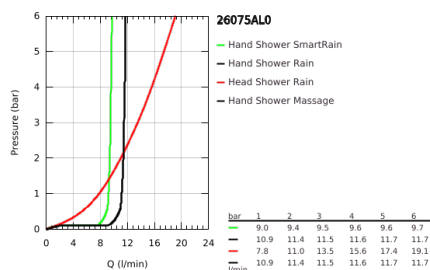

26 075 AL0 EUPHORIA SYSTEM 310 SHOWER SYSTEM WITH THERMOSTATIC MIXER FOR WALL MOUNTING

PRODUKTA APRAKSTS

- Krāsa: brushed hard graphite
- consisting of:
 - horizontal swivable 450 mm shower arm
 - exposed thermostat with Aquadimmer function
 - allows change between:
 - Rainshower Cosmopolitan 310 metal head shower
 - maximum flow rate (at 3 bar): 13.5 l/min
 - with ball joint
 - rotation angle $\pm 15^\circ$
 - hand shower Euphoria 110 Massage
 - spray patterns: Rain, Massage, SmartRain
 - maximum flow rate (at 3 bar): 11.5 l/min
 - adjustable in height with gliding element
 - shower hose Silverflex 1750 mm 1/2" x 1/2" (28 388)
 - maximum flow rate system (at 3 bar): 13.5 l/min
 - minimum flow rate 5 l/min.
 - GROHE TurboStat - compact cartridge with wax thermoelement
 - GROHE SafeStop - safety button at 38°C
 - GROHE SafeStop Plus - optional temperature limiter at 43°C included
 - GROHE MetalGrip ergonomically shaped metal handles
 - GROHE DreamSpray - perfect spray pattern
 - GROHE LongLife finish
 - GROHE SprayDimmer - stepless flow rate adjustment
 - GROHE SpeedClean - effortless limescale removal
 - TwistStop - to prevent hose from twisting
 - suitable for instantaneous heaters from 18 kW/h
 - optional upgrade: GROHE EasyReach tray (26 362)