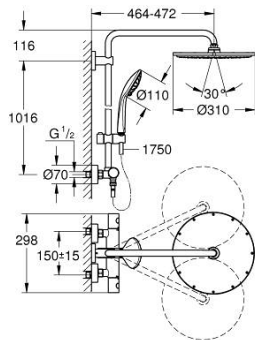

26 075 A00 EUPHORIA SYSTEM 310 SHOWER SYSTEM WITH THERMOSTATIC MIXER FOR WALL MOUNTING

PRODUKTA APRAKSTS

- Krāsa: hard graphite
- consisting of:
 - horizontal swivable 450 mm shower arm
 - exposed thermostat with Aquadimmer function
 - allows change between:
 - Rainshower Cosmopolitan 310 metal head shower
 - maximum flow rate (at 3 bar): 13.5 l/min
 - with ball joint
 - rotation angle $\pm 15^\circ$
 - hand shower Euphoria 110 Massage
 - spray patterns: Rain, Massage, SmartRain
 - maximum flow rate (at 3 bar): 11.5 l/min
 - adjustable in height with gliding element
 - shower hose Silverflex 1750 mm 1/2" x 1/2" (28 388)
 - maximum flow rate system (at 3 bar): 13.5 l/min
 - minimum flow rate 5 l/min.
- GROHE TurboStat - compact cartridge with wax thermoelement
- GROHE SafeStop - safety button at 38°C
- GROHE SafeStop Plus - optional temperature limiter at 43°C included
- GROHE MetalGrip ergonomically shaped metal handles
- GROHE DreamSpray - perfect spray pattern
- GROHE LongLife finish
- GROHE SprayDimmer - stepless flow rate adjustment
- GROHE SpeedClean - effortless limescale removal
- TwistStop - to prevent hose from twisting
- suitable for instantaneous heaters from 18 kW/h
- optional upgrade: GROHE EasyReach tray (26 362)