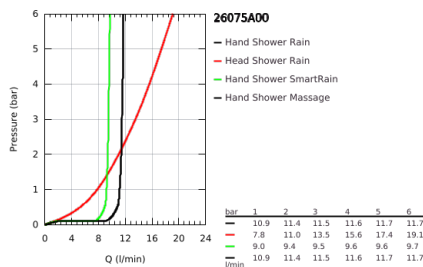

26 075 A00 EUPHORIA SYSTEM 310 SHOWER SYSTEM WITH THERMOSTATIC MIXER FOR WALL MOUNTING

PRODUKTA APRAKSTS

- Krāsa: hard graphite
- consisting of:
 - horizontal swivable 450 mm shower arm
 - exposed thermostat with Aquadimmer function
 - allows change between:
 - Rainshower Cosmopolitan 310 metal head shower
 - maximum flow rate (at 3 bar): 13.5 l/min
 - with ball joint
 - rotation angle $\pm 15^\circ$
 - hand shower Euphoria 110 Massage
 - spray patterns: Rain, Massage, SmartRain
 - maximum flow rate (at 3 bar): 11.5 l/min
 - adjustable in height with gliding element
 - shower hose Silverflex 1750 mm 1/2" x 1/2" (28 388)
 - maximum flow rate system (at 3 bar): 13.5 l/min
 - minimum flow rate 5 l/min.
- GROHE TurboStat - compact cartridge with wax thermoelement
- GROHE SafeStop - safety button at 38°C
- GROHE SafeStop Plus - optional temperature limiter at 43°C included
- GROHE MetalGrip ergonomically shaped metal handles
- GROHE DreamSpray - perfect spray pattern
- GROHE LongLife finish
- GROHE SprayDimmer - stepless flow rate adjustment
- GROHE SpeedClean - effortless limescale removal
- TwistStop - to prevent hose from twisting
- suitable for instantaneous heaters from 18 kW/h
- optional upgrade: GROHE EasyReach tray (26 362)