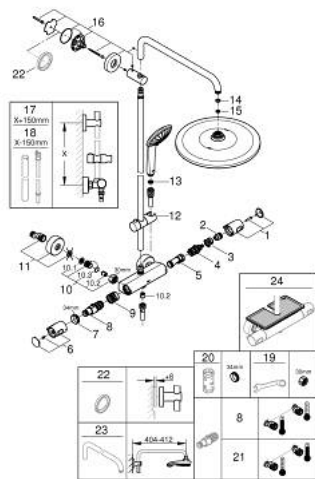

26 075 001 EUPHORIA SYSTEM 310 SHOWER SYSTEM WITH THERMOSTATIC MIXER FOR WALL MOUNTING

REZERVES DAĻAS, janvāris 2020 – tagad

- 1: Shut-off handle (Rezerves daļas Nr. 47991000)
- 2: Stop ring (Rezerves daļas Nr. 47986000)
- 3: Stop ring (Rezerves daļas Nr. 47965000)
- 4: Aquadimmer (Rezerves daļas Nr. 47364000)
- 5: Water flow (Rezerves daļas Nr. 47887000)
- 6: Handle (Rezerves daļas Nr. 47992000)
- 7: Fitting ring (Rezerves daļas Nr. 47743000)
- 8: Thermostatic compact cartridge 1/2" (Rezerves daļas Nr. 47439000)
- 9: Race (Rezerves daļas Nr. 47975000)
- 10: Non-return valve (Rezerves daļas Nr. 47189000)
- 10.1: Dirt strainer (Rezerves daļas Nr. 0726400M)
- 10.2: Non-return valve (Rezerves daļas Nr. 08565000)
- 10.3: O-ring $\varnothing 17 \times \varnothing 2$ (Rezerves daļas Nr. 0305500M)
- 11: S-union (Rezerves daļas Nr. 12662000)
- 12: Glide element (Rezerves daļas Nr. 12140000)
- 13: Dirt strainer (Rezerves daļas Nr. 0700200M)
- 14: Fibre seal $\varnothing 18,5 \times \varnothing 12 \times 2$ (Rezerves daļas Nr. 0138900M)
- 15: Dirt strainer (Rezerves daļas Nr. 48007000)
- 16: Shower bar holder (Rezerves daļas Nr. 48279000)
- 17: Shower system pipe for retrofitting (Rezerves daļas Nr. 48514000)*
- 18: Shower system pipe for retrofitting (Rezerves daļas Nr. 48515000)*
- 19: Special spanner (Rezerves daļas Nr. 19377000)*
- 20: Socket spanner (Rezerves daļas Nr. 19332000)*
- 21: GROHE TurboStat cartridge 1/2" (Rezerves daļas Nr. 47175000)*
- 22: Compensation disc (Rezerves daļas Nr. 27180000)*
- 23: Shower arm for shower systems (Rezerves daļas Nr. 14047000)*
- 24: GROHE EasyReach tray (Rezerves daļas Nr. 26362LN1)*

* Izvēles aksesuāri