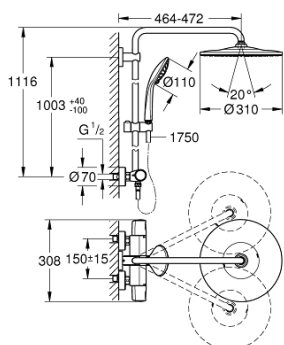

26 075 001 EUPHORIA SYSTEM 310 SHOWER SYSTEM WITH THERMOSTATIC MIXER FOR WALL MOUNTING

PRODUKTA APRAKSTS

- Krāsa: chrome
- consisting of:
 - horizontal swivable 450 mm shower arm
 - exposed thermostat with Aquadimmer function
 - allows change between:
 - head shower Rainshower Mono 310 (26 561)
 - spray pattern: GROHE PureRain
 - maximum flow rate (at 3 bar): 13.5 l/min
 - with ball joint
 - rotation angle $\pm 15^\circ$
 - hand shower Euphoria 110 Massage (27 221 000)
 - spray patterns: Rain, Massage, SmartRain
 - maximum flow rate (at 3 bar): 11.5 l/min
 - adjustable in height with gliding element
 - shower hose Silverflex 1750 mm 1/2" x 1/2" (28 388)
 - maximum flow rate system (at 3 bar): 13.5 l/min
 - minimum flow rate 5 l/min.
- GROHE TurboStat - compact cartridge with wax thermoelement
- GROHE SafeStop - safety button at 38°C
- GROHE SafeStop Plus - optional temperature limiter at 43°C included
- GROHE CoolTouch - no risk of scalding
- GROHE MetalGrip ergonomically shaped metal handles
- GROHE DreamSpray - perfect spray pattern
- GROHE LongLife finish
- GROHE SprayDimmer - stepless flow rate adjustment
- Flexible Installation - 1 adjustable bracket for existing drill holes
- Inner WaterGuide - inner insulation for surface protection
- GROHE SpeedClean - effortless limescale removal
- TwistStop - to prevent hose from twisting
- suitable for instantaneous heaters from 18 kW/h
- optional upgrade: GROHE EasyReach tray (26 362)
- professional edition