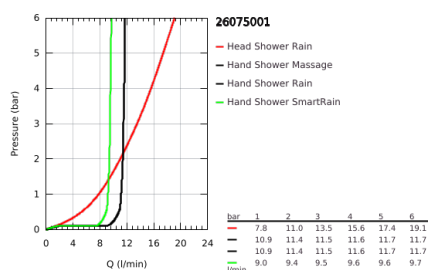

26 075 001 EUPHORIA SYSTEM 310 SHOWER SYSTEM WITH THERMOSTATIC MIXER FOR WALL MOUNTING

PRODUKTA APRAKSTS

- Krāsa: chrome
- consisting of:
 - horizontal swivable 450 mm shower arm
 - exposed thermostat with Aquadimmer function
 - allows change between:
 - head shower Rainshower Mono 310 (26 561)
 - spray pattern: GROHE PureRain
 - maximum flow rate (at 3 bar): 13.5 l/min
 - with ball joint
 - rotation angle $\pm 15^\circ$
 - hand shower Euphoria 110 Massage (27 221 000)
 - spray patterns: Rain, Massage, SmartRain
 - maximum flow rate (at 3 bar): 11.5 l/min
 - adjustable in height with gliding element
 - shower hose Silverflex 1750 mm 1/2" x 1/2" (28 388)
 - maximum flow rate system (at 3 bar): 13.5 l/min
 - minimum flow rate 5 l/min.
- GROHE TurboStat - compact cartridge with wax thermoelement
- GROHE SafeStop - safety button at 38°C
- GROHE SafeStop Plus - optional temperature limiter at 43°C included
- GROHE CoolTouch - no risk of scalding
- GROHE MetalGrip ergonomically shaped metal handles
- GROHE DreamSpray - perfect spray pattern
- GROHE LongLife finish
- GROHE SprayDimmer - stepless flow rate adjustment
- Flexible Installation - 1 adjustable bracket for existing drill holes
- Inner WaterGuide - inner insulation for surface protection
- GROHE SpeedClean - effortless limescale removal
- TwistStop - to prevent hose from twisting
- suitable for instantaneous heaters from 18 kW/h
- optional upgrade: GROHE EasyReach tray (26 362)
- professional edition