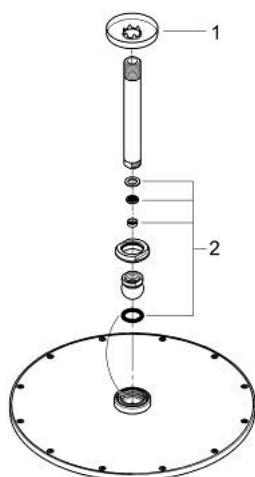

26 067 DA0 RAINSHOWER COSMOPOLITAN 310 HEAD SHOWER SET CEILING 142 MM, 1 SPRAY

PRODUKTA APRAKSTS

- Krāsa: warm sunset
- consisting of:
 - head shower Rainshower Cosmopolitan 310
 - material: metal
 - spray pattern: Rain
 - maximum flow rate (at 3 bar): 8 l/min
 - Rainshower shower arm ceiling 142 mm
 - GROHE EcoJoy - less water, perfect flow
 - GROHE DreamSpray - perfect spray pattern
 - GROHE LongLife finish
 - GROHE SpeedClean - effortless limescale removal

26 067 DA0 **RAINSHOWER COSMOPOLITAN 310 HEAD SHOWER SET CEILING 142 MM, 1
SPRAY**

REZERVES DAĻAS, novembris 2016 – tagad

1: escutcheon (Rezerves daļas Nr. 11741DA0)

2: Spare part set (Rezerves daļas Nr. 45933000)