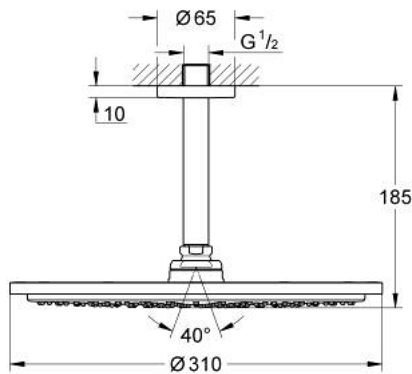

26 067 DA0 RAINSHOWER COSMOPOLITAN 310 HEAD SHOWER SET CEILING 142 MM, 1 SPRAY

PRODUKTA APRAKSTS

- Krāsa: warm sunset
- consisting of:
 - head shower Rainshower Cosmopolitan 310
 - material: metal
 - spray pattern: Rain
 - maximum flow rate (at 3 bar): 8 l/min
 - Rainshower shower arm ceiling 142 mm
 - GROHE EcoJoy - less water, perfect flow
 - GROHE DreamSpray - perfect spray pattern
 - GROHE LongLife finish
 - GROHE SpeedClean - effortless limescale removal

26 067 DA0 **RAINSHOWER COSMOPOLITAN 310 HEAD SHOWER SET CEILING 142 MM, 1
SPRAY**

REZERVES DAĻAS, novembris 2016 – tagad

1: escutcheon (Rezerves daļas Nr. 11741DA0)

2: Spare part set (Rezerves daļas Nr. 45933000)