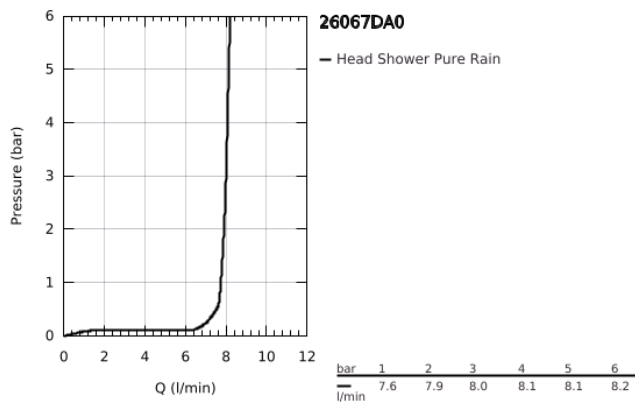

26 067 DA0 RAINSHOWER COSMOPOLITAN 310 HEAD SHOWER SET CEILING 142 MM, 1 SPRAY

PRODUKTA APRAKSTS

- Krāsa: warm sunset
- consisting of:
 - head shower Rainshower Cosmopolitan 310
 - material: metal
 - spray pattern: Rain
 - maximum flow rate (at 3 bar): 8 l/min
 - Rainshower shower arm ceiling 142 mm
 - GROHE EcoJoy - less water, perfect flow
 - GROHE DreamSpray - perfect spray pattern
 - GROHE LongLife finish
 - GROHE SpeedClean - effortless limescale removal

26 067 DA0 **RAINSHOWER COSMOPOLITAN 310 HEAD SHOWER SET CEILING 142 MM, 1
SPRAY**

REZERVES DAĻAS, novembris 2016 – tagad

1: escutcheon (Rezerves daļas Nr. 11741DA0)

2: Spare part set (Rezerves daļas Nr. 45933000)