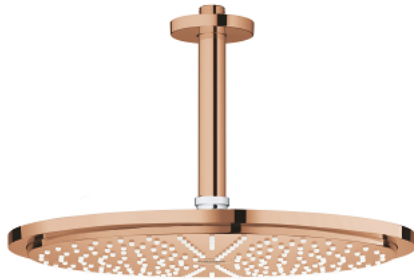

26 067 DA0 RAINSHOWER COSMOPOLITAN 310 HEAD SHOWER SET CEILING 142 MM, 1 SPRAY

PRODUKTA APRAKSTS

- Krāsa: warm sunset
- consisting of:
 - head shower Rainshower Cosmopolitan 310
 - material: metal
 - spray pattern: Rain
 - maximum flow rate (at 3 bar): 8 l/min
 - Rainshower shower arm ceiling 142 mm
 - GROHE EcoJoy - less water, perfect flow
 - GROHE DreamSpray - perfect spray pattern
 - GROHE LongLife finish
 - GROHE SpeedClean - effortless limescale removal

26 067 DA0 **RAINSHOWER COSMOPOLITAN 310 HEAD SHOWER SET CEILING 142 MM, 1
SPRAY**

REZERVES DAĻAS, novembris 2016 – tagad

1: escutcheon (Rezerves daļas Nr. 11741DA0)

2: Spare part set (Rezerves daļas Nr. 45933000)