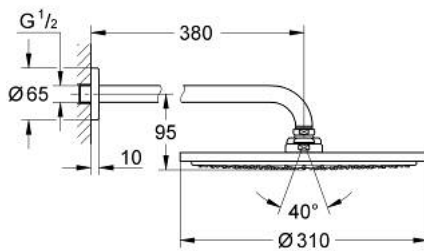

26 066 GL0 RAINSHOWER COSMOPOLITAN 310 HEAD SHOWER SET 380 MM, 1 SPRAY

PRODUKTA APRAKSTS

- Krāsa: cool sunrise
- consisting of:
 - head shower Rainshower Cosmopolitan 310
 - material: metal
 - spray pattern: Rain
 - maximum flow rate (at 3 bar): 8 l/min
 - shower arm Rainshower 380 mm
- GROHE EcoJoy - less water, perfect flow
- GROHE DreamSpray - perfect spray pattern
- GROHE LongLife finish
- GROHE SpeedClean - effortless limescale removal

26 066 GL0 RAINSHOWER COSMOPOLITAN 310 HEAD SHOWER SET 380 MM, 1 SPRAY

REZERVES DAĻAS, novembris 2016 – tagad

1: escutcheon (Rezerves daļas Nr. 11741GL0)

2: Spare part set (Rezerves daļas Nr. 45933000)