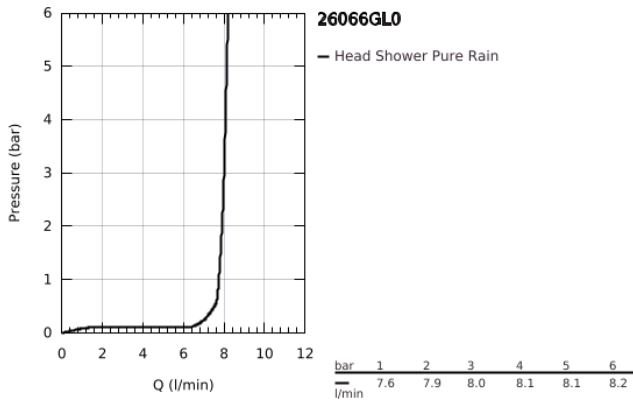

26 066 GL0 RAINSHOWER COSMOPOLITAN 310 HEAD SHOWER SET 380 MM, 1 SPRAY

PRODUKTA APRAKSTS

- Krāsa: cool sunrise
- consisting of:
 - head shower Rainshower Cosmopolitan 310
 - material: metal
 - spray pattern: Rain
 - maximum flow rate (at 3 bar): 8 l/min
 - shower arm Rainshower 380 mm
- GROHE EcoJoy - less water, perfect flow
- GROHE DreamSpray - perfect spray pattern
- GROHE LongLife finish
- GROHE SpeedClean - effortless limescale removal

26 066 GL0 RAINSHOWER COSMOPOLITAN 310 HEAD SHOWER SET 380 MM, 1 SPRAY

REZERVES DAĻAS, novembris 2016 – tagad

1: escutcheon (Rezerves daļas Nr. 11741GL0)

2: Spare part set (Rezerves daļas Nr. 45933000)