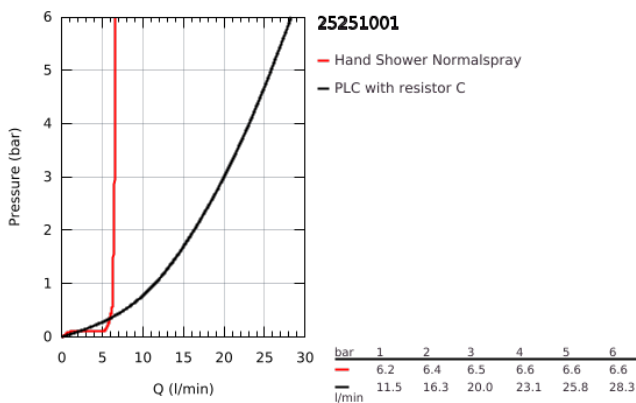

## 25 251 001 ESSENCE FOUR-HOLE SINGLE-LEVER BATH COMBINATION

### PRODUKTA APRAKSTS

- Krāsa: chrome
- GROHE SilkMove 35 mm ceramic cartridge
- with temperature limiter
- GROHE LongLife finish
- consisting of:
  - pre-assembled spout fixing
  - single lever mixer operating element
  - bath inlet with mousseur
  - diverter bath/shower
  - Stick hand shower
  - metal shower hose 2000 mm
  - flexible connection hoses
  - connection for shower hose
  - protected against backflow
- for use with 29 037 000
- professional edition
- replaces Essence four-hole bath combination 19 578 xx1