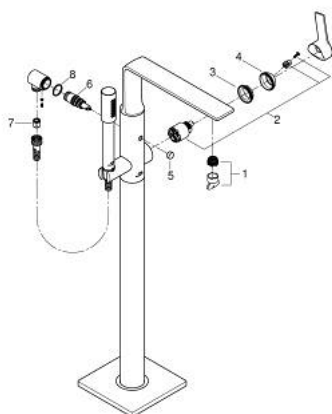

## 25 222 MS1 ALLURE SINGLE-LEVER BATH MIXER 1/2", FLOOR MOUNTED

### PRODUKTA APRAKSTS

- Krāsa: satin steel
- for use with rough-in set 45 984 001
- GROHE SilkMove 35 mm ceramic cartridge
- GROHE LongLife finish
- automatic diverter: bath/shower
- spout with mousseur
- projection 263 mm
- integrated non-return valve in the shower outlet 1/2"
- with shower holder
- hand shower Rainshower Aqua Stick 6.5 l/min
- shower hose 1250 mm
- protected against backflow
- without roughing-in set 45 984 (please order separately)

## 25 222 MS1 ALLURE SINGLE-LEVER BATH MIXER 1/2", FLOOR MOUNTED

**REZERVES DAĻAS**, oktobris 2022 – tagad

- 1: Mousseur (Rezerves daļas Nr. 13926000)
- 2: Cartridge (Rezerves daļas Nr. 46374000)
- 3: Screw coupling (Rezerves daļas Nr. 46460000)
- 4: cap (Rezerves daļas Nr. 46116MS0)
- 5: Diverter knob (Rezerves daļas Nr. 64989MS0)
- 6: Diverter (Rezerves daļas Nr. 65655MS0)
- 7: Non-return valve (Rezerves daļas Nr. 08565000)
- 8: Sealing washer  $\varnothing 24 \times \varnothing 2$  (Rezerves daļas Nr. 0119600M)