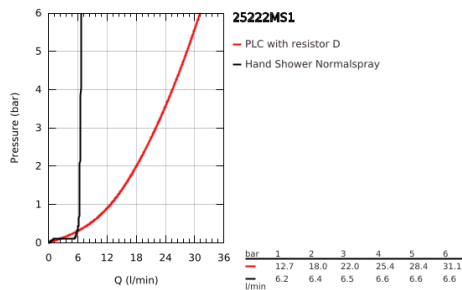

## 25 222 MS1 ALLURE SINGLE-LEVER BATH MIXER 1/2", FLOOR MOUNTED

### PRODUKTA APRAKSTS

- Krāsa: satin steel
- for use with rough-in set 45 984 001
- GROHE SilkMove 35 mm ceramic cartridge
- GROHE LongLife finish
- automatic diverter: bath/shower
- spout with mousseur
- projection 263 mm
- integrated non-return valve in the shower outlet 1/2"
- with shower holder
- hand shower Rainshower Aqua Stick 6.5 l/min
- shower hose 1250 mm
- protected against backflow
- without roughing-in set 45 984 (please order separately)