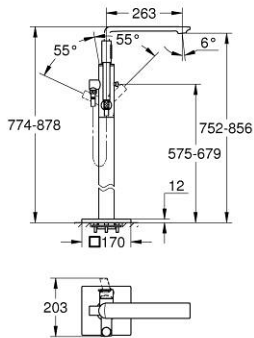

## 25 222 MS1 ALLURE SINGLE-LEVER BATH MIXER 1/2", FLOOR MOUNTED

### PRODUKTA APRAKSTS

- Krāsa: satin steel
- for use with rough-in set 45 984 001
- GROHE SilkMove 35 mm ceramic cartridge
- GROHE LongLife finish
- automatic diverter: bath/shower
- spout with mousseur
- projection 263 mm
- integrated non-return valve in the shower outlet 1/2"
- with shower holder
- hand shower Rainshower Aqua Stick 6.5 l/min
- shower hose 1250 mm
- protected against backflow
- without roughing-in set 45 984 (please order separately)

## 25 222 MS1 ALLURE SINGLE-LEVER BATH MIXER 1/2", FLOOR MOUNTED

**REZERVES DAĻAS**, oktobris 2022 – tagad

- 1: Mousseur (Rezerves daļas Nr. 13926000)
- 2: Cartridge (Rezerves daļas Nr. 46374000)
- 3: Screw coupling (Rezerves daļas Nr. 46460000)
- 4: cap (Rezerves daļas Nr. 46116MS0)
- 5: Diverter knob (Rezerves daļas Nr. 64989MS0)
- 6: Diverter (Rezerves daļas Nr. 65655MS0)
- 7: Non-return valve (Rezerves daļas Nr. 08565000)
- 8: Sealing washer  $\varnothing 24 \times \varnothing 2$  (Rezerves daļas Nr. 0119600M)