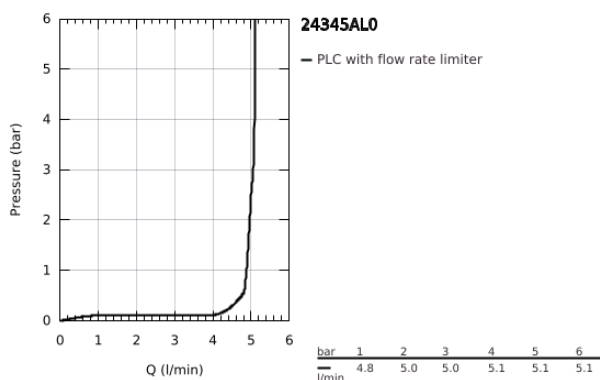

## 24 345 AL0 ALLURE BRILLIANT SINGLE-LEVER BASIN MIXER 1/2" L-SIZE

### PRODUKTA APRAKSTS

- Krāsa: brushed hard graphite
- single hole installation
- GROHE SilkMove 28 mm ceramic cartridge
- temperature limiter
- GROHE LongLife finish
- GROHE EcoJoy - less water, perfect flow
- maximum flow rate (at 3 bar): 5 l/min
- GROHE FastFixation installation system
- spout with integrated mousseur
- smooth body
- flexible connection hoses