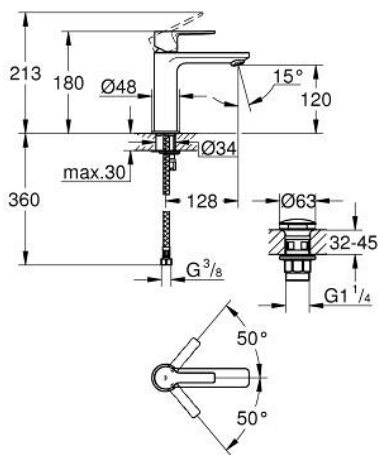

24 190 000 LINEARE SINGLE-LEVER BASIN MIXER 1/2" S-SIZE

PRODUKTA APRAKSTS

- Krāsa: chrome
- single hole installation
- metal lever
- GROHE SilkMove 28 mm ceramic cartridge
- adjustable flow rate limiter
- with temperature limiter
- GROHE LongLife finish
- GROHE EcoJoy - less water, perfect flow
- maximum flow rate (at 3 bar): 5 l/min
- SpeedClean mousseur
- GROHE FastFixation Plus installation system
- smooth body
- flexible connection hoses
- with shower set consisting of
 - hand shower with integrated diverter
 - wall shower holder
 - shower hose
 - professional edition

24 190 000 LINEARE SINGLE-LEVER BASIN MIXER 1/2" S-SIZE

REZERVES DAĻAS, novembris 2020 – tagad

- 1: Lever (Rezerves daļas Nr. 46980000)
- 2: Cap (Rezerves daļas Nr. 46581000)
- 3: Fitting ring (Rezerves daļas Nr. 07419000)
- 4: Cartridge (Rezerves daļas Nr. 48518000)
- 5: Mousseur (Rezerves daļas Nr. 48159000)
- 6: Shank mounting kit (Rezerves daļas Nr. 46645000)
- 7: Non-return valve (Rezerves daļas Nr. 08565000)
- 8: Waste set with push-open plug (Rezerves daļas Nr. 65807000)*
- 9: Mounting wrench (Rezerves daļas Nr. 19017000)*