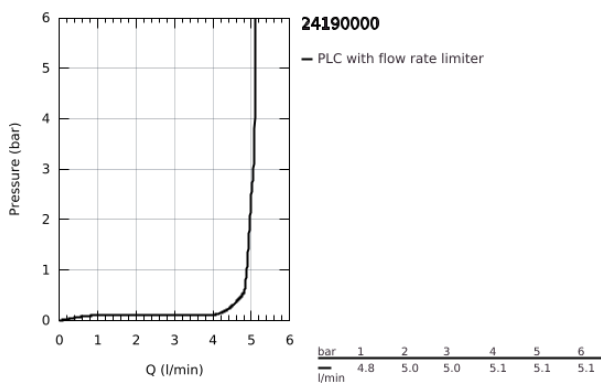

24 190 000 LINEARE SINGLE-LEVER BASIN MIXER 1/2" S-SIZE

PRODUKTA APRAKSTS

- Krāsa: chrome
- single hole installation
- metal lever
- GROHE SilkMove 28 mm ceramic cartridge
- adjustable flow rate limiter
- with temperature limiter
- GROHE LongLife finish
- GROHE EcoJoy - less water, perfect flow
- maximum flow rate (at 3 bar): 5 l/min
- SpeedClean mousseur
- GROHE FastFixation Plus installation system
- smooth body
- flexible connection hoses
- with shower set consisting of
 - hand shower with integrated diverter
 - wall shower holder
 - shower hose
 - professional edition

24 190 000 LINEARE SINGLE-LEVER BASIN MIXER 1/2" S-SIZE

REZERVES DAĻAS, novembris 2020 – tagad

- 1: Lever (Rezerves daļas Nr. 46980000)
- 2: Cap (Rezerves daļas Nr. 46581000)
- 3: Fitting ring (Rezerves daļas Nr. 07419000)
- 4: Cartridge (Rezerves daļas Nr. 48518000)
- 5: Mousseur (Rezerves daļas Nr. 48159000)
- 6: Shank mounting kit (Rezerves daļas Nr. 46645000)
- 7: Non-return valve (Rezerves daļas Nr. 08565000)
- 8: Waste set with push-open plug (Rezerves daļas Nr. 65807000)*
- 9: Mounting wrench (Rezerves daļas Nr. 19017000)*