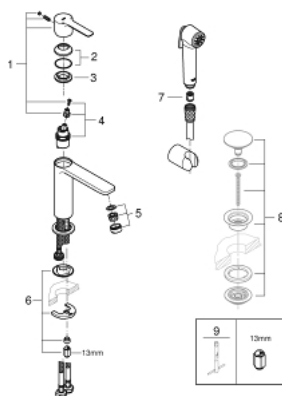

24 190 000 LINEARE SINGLE-LEVER BASIN MIXER 1/2" S-SIZE

PRODUKTA APRAKSTS

- Krāsa: chrome
- single hole installation
- metal lever
- GROHE SilkMove 28 mm ceramic cartridge
- adjustable flow rate limiter
- with temperature limiter
- GROHE LongLife finish
- GROHE EcoJoy - less water, perfect flow
- maximum flow rate (at 3 bar): 5 l/min
- SpeedClean mousseur
- GROHE FastFixation Plus installation system
- smooth body
- flexible connection hoses
- with shower set consisting of
 - hand shower with integrated diverter
 - wall shower holder
 - shower hose
 - professional edition

24 190 000 LINEARE SINGLE-LEVER BASIN MIXER 1/2" S-SIZE

REZERVES DAĻAS, novembris 2020 – tagad

- 1: Lever (Rezerves daļas Nr. 46980000)
- 2: Cap (Rezerves daļas Nr. 46581000)
- 3: Fitting ring (Rezerves daļas Nr. 07419000)
- 4: Cartridge (Rezerves daļas Nr. 48518000)
- 5: Mousseur (Rezerves daļas Nr. 48159000)
- 6: Shank mounting kit (Rezerves daļas Nr. 46645000)
- 7: Non-return valve (Rezerves daļas Nr. 08565000)
- 8: Waste set with push-open plug (Rezerves daļas Nr. 65807000)*
- 9: Mounting wrench (Rezerves daļas Nr. 19017000)*