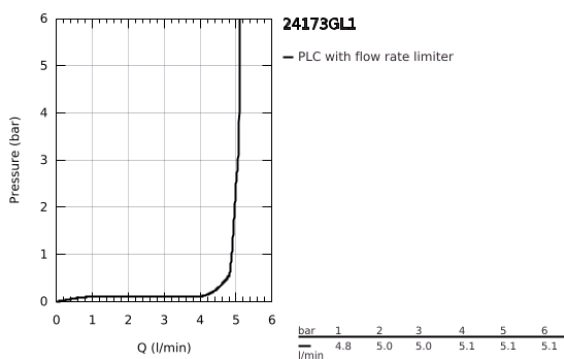

## 24 173 GL1 ESSENCE SINGLE-LEVER BASIN MIXER 1/2" M-SIZE

### PRODUKTA APRAKSTS

- Krāsa: cool sunrise
- single hole installation
- GROHE SilkMove 28 mm ceramic cartridge
- with temperature limiter
- GROHE LongLife finish
- GROHE EcoJoy - less water, perfect flow
- maximum flow rate (at 3 bar): 5 l/min
- GROHE AquaGuide adjustable mousseur
- GROHE FastFixation Plus installation system
- swivel spout with mousseur and stop limiter
- adjustable swivel area 0° / 150° / 360°
- pop-up waste set 1 1/4"
- flexible connection hoses
- professional edition