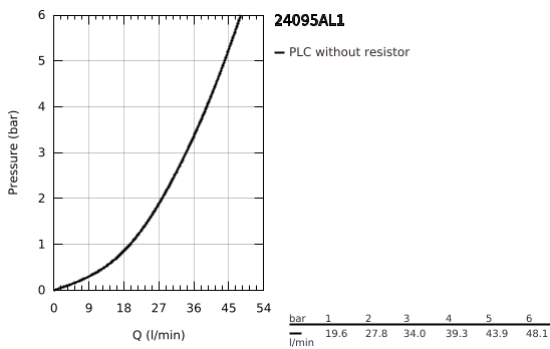

## 24 095 AL1 LINEARE SINGLE-LEVER MIXER WITH 3-WAY DIVERTER

### PRODUKTA APRAKSTS

- Krāsa: brushed hard graphite
- trim set for GROHE Rapido SmartBox 35 600/35 604
- GROHE SilkMove 46 mm ceramic cartridge
- GROHE LongLife finish
- wall escutcheon with GROHE FastFixation (covered escutcheon- and shaft sealing, covered fixing)
- metal escutcheon, retroactively 6° adjustable
- metal lever
- 3-way diverter
- without roughing-in set 35 600/35 604 (please order separately)
- flow performance: outlet A = 27 l/min, outlet B = 27 l/min, outlet C = 27 l/min