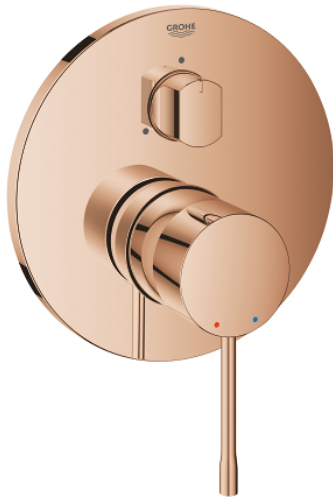

24 092 DA1 ESSENCE SINGLE-LEVER MIXER WITH 3-WAY DIVERTER

PRODUKTA APRAKSTS

- Krāsa: warm sunset
- trim set for GROHE Rapido SmartBox 35 600/35 604
- GROHE SilkMove 46 mm ceramic cartridge
- GROHE LongLife finish
- wall escutcheon with GROHE FastFixation (covered escutcheon- and shaft sealing, covered fixing)
- metal escutcheon, retroactively 6° adjustable
- metal lever
- 3-way diverter
- without roughing-in set 35 600/35 604 (please order separately)
- flow performance: outlet A = 27 l/min, outlet B = 27 l/min, outlet C = 27 l/min