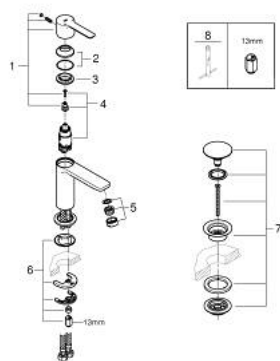

23 791 AL1 LINEARE SINGLE-LEVER BASIN MIXER 1/2" XS-SIZE

PRODUKTA APRAKSTS

- Krāsa: brushed hard graphite
- single hole installation
- metal lever
- GROHE SilkMove 28 mm ceramic cartridge
- with temperature limiter
- GROHE LongLife finish
- GROHE EcoJoy - less water, perfect flow
- GROHE SpeedClean mousseur 5.7 l/min
- maximum flow rate (at 3 bar): 5 l/min
- SpeedClean mousseur
- GROHE FastFixation Plus installation system
- smooth body with push-open waste set 1 1/4"
- flexible connection hoses

23 791 AL1 LINEARE SINGLE-LEVER BASIN MIXER 1/2" XS-SIZE

REZERVES DAĻAS, marts 2019 – tagad

- 1: Lever (Rezerves daļas Nr. 46980AL0)
 - 2: Cap (Rezerves daļas Nr. 46581AL0)
 - 3: Fitting ring (Rezerves daļas Nr. 07419000)
 - 4: Cartridge (Rezerves daļas Nr. 46580000)
 - 5: Mousseur (Rezerves daļas Nr. 48159AL0)
 - 6: Shank mounting kit (Rezerves daļas Nr. 46645000)
 - 7: Waste set with push-open plug (Rezerves daļas Nr. 65807AL0)
 - 8: Mounting wrench (Rezerves daļas Nr. 19017000)*
- * Izvēles aksesuāri