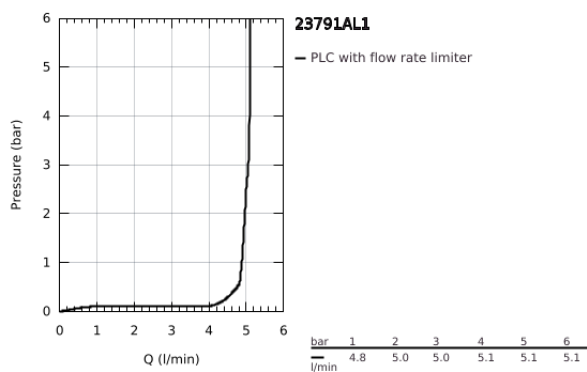

23 791 AL1 LINEARE SINGLE-LEVER BASIN MIXER 1/2" XS-SIZE

PRODUKTA APRAKSTS

- Krāsa: brushed hard graphite
- single hole installation
- metal lever
- GROHE SilkMove 28 mm ceramic cartridge
- with temperature limiter
- GROHE LongLife finish
- GROHE EcoJoy - less water, perfect flow
- GROHE SpeedClean mousseur 5.7 l/min
- maximum flow rate (at 3 bar): 5 l/min
- SpeedClean mousseur
- GROHE FastFixation Plus installation system
- smooth body with push-open waste set 1 1/4"
- flexible connection hoses

23 791 AL1 LINEARE SINGLE-LEVER BASIN MIXER 1/2" XS-SIZE

REZERVES DAĻAS, marts 2019 – tagad

- 1: Lever (Rezerves daļas Nr. 46980AL0)
 - 2: Cap (Rezerves daļas Nr. 46581AL0)
 - 3: Fitting ring (Rezerves daļas Nr. 07419000)
 - 4: Cartridge (Rezerves daļas Nr. 46580000)
 - 5: Mousseur (Rezerves daļas Nr. 48159AL0)
 - 6: Shank mounting kit (Rezerves daļas Nr. 46645000)
 - 7: Waste set with push-open plug (Rezerves daļas Nr. 65807AL0)
 - 8: Mounting wrench (Rezerves daļas Nr. 19017000)*
- * Izvēles aksesuāri