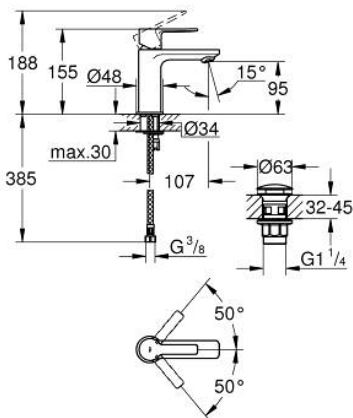

23 791 AL1 LINEARE SINGLE-LEVER BASIN MIXER 1/2" XS-SIZE

PRODUKTA APRAKSTS

- Krāsa: brushed hard graphite
- single hole installation
- metal lever
- GROHE SilkMove 28 mm ceramic cartridge
- with temperature limiter
- GROHE LongLife finish
- GROHE EcoJoy - less water, perfect flow
- GROHE SpeedClean mousseur 5.7 l/min
- maximum flow rate (at 3 bar): 5 l/min
- SpeedClean mousseur
- GROHE FastFixation Plus installation system
- smooth body with push-open waste set 1 1/4"
- flexible connection hoses

23 791 AL1 LINEARE SINGLE-LEVER BASIN MIXER 1/2" XS-SIZE

REZERVES DAĻAS, marts 2019 – tagad

- 1: Lever (Rezerves daļas Nr. 46980AL0)
 - 2: Cap (Rezerves daļas Nr. 46581AL0)
 - 3: Fitting ring (Rezerves daļas Nr. 07419000)
 - 4: Cartridge (Rezerves daļas Nr. 46580000)
 - 5: Mousseur (Rezerves daļas Nr. 48159AL0)
 - 6: Shank mounting kit (Rezerves daļas Nr. 46645000)
 - 7: Waste set with push-open plug (Rezerves daļas Nr. 65807AL0)
 - 8: Mounting wrench (Rezerves daļas Nr. 19017000)*
- * Izvēles aksesuāri