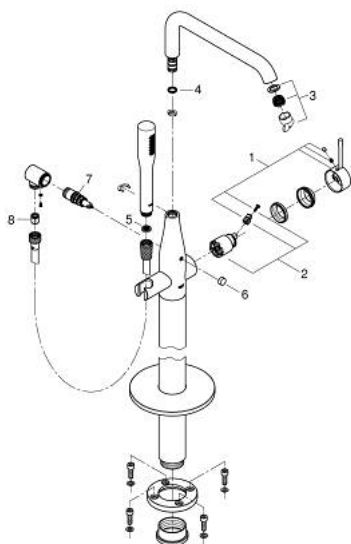

23 491 DC1 ESSENCE SINGLE-LEVER BATH MIXER 1/2", FLOOR MOUNTED

PRODUKTA APRAKSTS

- Krāsa: supersteel
- for use with rough-in set 45 984
- without roughing-in-set
- GROHE SilkMove 35 mm ceramic cartridge
- with temperature limiter
- GROHE LongLife finish
- automatic diverter: bath/shower
- swivel spout with mousseur and stop limiter
- projection 277 mm
- integrated non-return valve in the shower outlet 1/2"
- with shower holder
- metal stick hand shower
- Silverflex shower hose 1250 mm (28 362)
- protected against backflow

23 491 DC1 ESSENCE SINGLE-LEVER BATH MIXER 1/2", FLOOR MOUNTED

REZERVES DAĻAS, janvāris 2016 – tagad

- 1: Lever (Rezerves daļas Nr. 46916DC0)
- 2: Cartridge (Rezerves daļas Nr. 46374000)
- 3: Mousseur (Rezerves daļas Nr. 13926000)
- 4: Sealing washer (Rezerves daļas Nr. 0128500M)
- 5: Dirt strainer (Rezerves daļas Nr. 0700200M)
- 6: Diverter knob (Rezerves daļas Nr. 64989DC0)
- 7: Diverter (Rezerves daļas Nr. 65655DC0)
- 8: Non-return valve (Rezerves daļas Nr. 08565000)