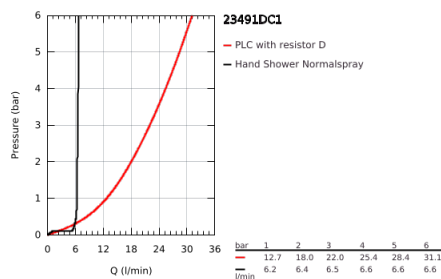

23 491 DC1 ESSENCE SINGLE-LEVER BATH MIXER 1/2", FLOOR MOUNTED

PRODUKTA APRAKSTS

- Krāsa: supersteel
- for use with rough-in set 45 984
- without roughing-in-set
- GROHE SilkMove 35 mm ceramic cartridge
- with temperature limiter
- GROHE LongLife finish
- automatic diverter: bath/shower
- swivel spout with mousseur and stop limiter
- projection 277 mm
- integrated non-return valve in the shower outlet 1/2"
- with shower holder
- metal stick hand shower
- Silverflex shower hose 1250 mm (28 362)
- protected against backflow

23 491 DC1 ESSENCE SINGLE-LEVER BATH MIXER 1/2", FLOOR MOUNTED

REZERVES DAĻAS, janvāris 2016 – tagad

- 1: Lever (Rezerves daļas Nr. 46916DC0)
- 2: Cartridge (Rezerves daļas Nr. 46374000)
- 3: Mousseur (Rezerves daļas Nr. 13926000)
- 4: Sealing washer (Rezerves daļas Nr. 0128500M)
- 5: Dirt strainer (Rezerves daļas Nr. 0700200M)
- 6: Diverter knob (Rezerves daļas Nr. 64989DC0)
- 7: Diverter (Rezerves daļas Nr. 65655DC0)
- 8: Non-return valve (Rezerves daļas Nr. 08565000)