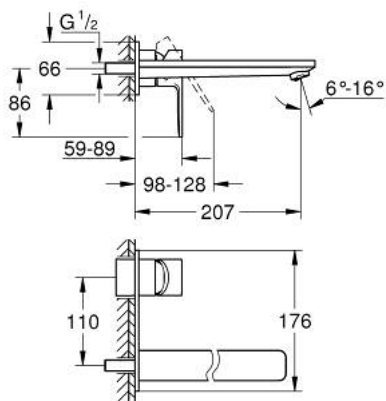

## 23 444 AL1 LINEARE TWO-HOLE BASIN MIXER L-SIZE

### PRODUKTA APRAKSTS

- Krāsa: brushed hard graphite
- wall mounted
- trim set for use with rough-in set 23 571 000 / 32 635 000
- without concealed body
- metal escutcheon
- metal lever
- GROHE LongLife finish
- GROHE EcoJoy - less water, perfect flow
- maximum flow rate (at 3 bar): 5 l/min
- GROHE AquaGuide adjustable mousseur
- center distance 110 mm
- projection 207 mm
- min. recommended pressure 1.0 bar

## 23 444 AL1 LINEARE TWO-HOLE BASIN MIXER L-SIZE

**REZERVES DAĻAS**, marts 2019 – tagad

1: Lever (Rezerves daļas Nr. 46982AL0)

2: Flow straightener (Rezerves daļas Nr. 46837AL0)

3: Extension (Rezerves daļas Nr. 46943000)\*