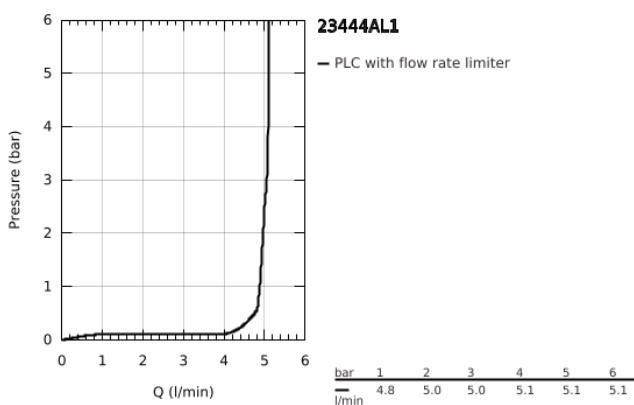

## 23 444 AL1 LINEARE TWO-HOLE BASIN MIXER L-SIZE

### PRODUKTA APRAKSTS

- Krāsa: brushed hard graphite
- wall mounted
- trim set for use with rough-in set 23 571 000 / 32 635 000
- without concealed body
- metal escutcheon
- metal lever
- GROHE LongLife finish
- GROHE EcoJoy - less water, perfect flow
- maximum flow rate (at 3 bar): 5 l/min
- GROHE AquaGuide adjustable mousseur
- center distance 110 mm
- projection 207 mm
- min. recommended pressure 1.0 bar

## 23 444 AL1 LINEARE TWO-HOLE BASIN MIXER L-SIZE

**REZERVES DAĻAS**, marts 2019 – tagad

1: Lever (Rezerves daļas Nr. 46982AL0)

2: Flow straightener (Rezerves daļas Nr. 46837AL0)

3: Extension (Rezerves daļas Nr. 46943000)\*