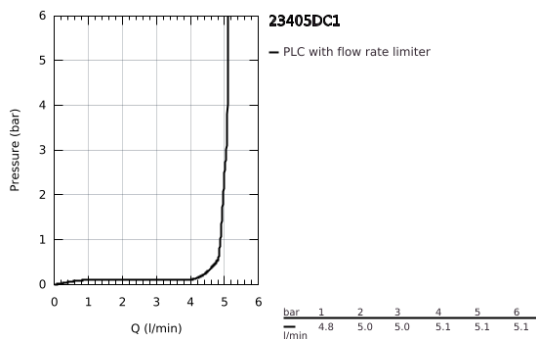

## 23 405 DC1 LINEARE SINGLE-LEVER BASIN MIXER 1/2" XL-SIZE

### PRODUKTA APRAKSTS

- Krāsa: supersteel
- single hole installation
- metal lever
- for free-standing basins
- GROHE SilkMove 28 mm ceramic cartridge
- with temperature limiter
- GROHE LongLife finish
- GROHE EcoJoy - less water, perfect flow
- maximum flow rate (at 3 bar): 5 l/min
- SpeedClean mousseur
- GROHE FastFixation Plus rapid installation system
- smooth body
- flexible connection hoses
- min. recommended pressure 1.0 bar