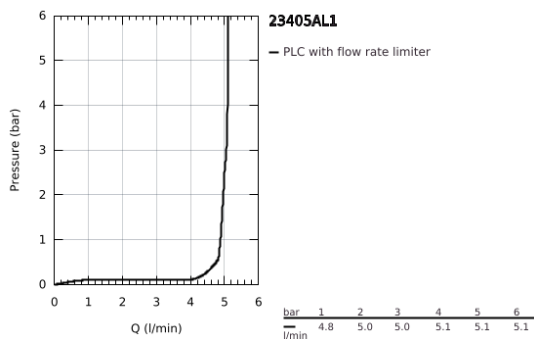

## 23 405 AL1 LINEARE SINGLE-LEVER BASIN MIXER 1/2" XL-SIZE

### PRODUKTA APRAKSTS

- Krāsa: brushed hard graphite
- single hole installation
- metal lever
- for free-standing basins
- GROHE SilkMove 28 mm ceramic cartridge
- with temperature limiter
- GROHE LongLife finish
- GROHE EcoJoy - less water, perfect flow
- maximum flow rate (at 3 bar): 5 l/min
- SpeedClean mousseur
- GROHE FastFixation Plus rapid installation system
- smooth body
- flexible connection hoses
- min. recommended pressure 1.0 bar